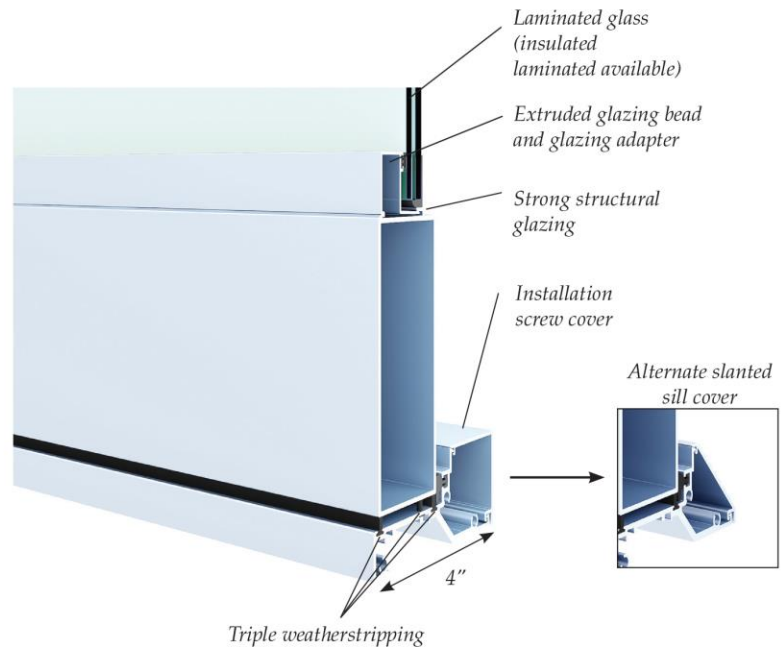

Glass Coatings:

- Energy efficient LoE options

Standard Hardware:

- Patented concealed 3 point lock
- Aluminum hinges

Standard Features:

- Extruded snap-on square glazing beads
- 4" deep frame
- Fastener covers
- Triple weatherstripping
- Outswing configuration
- Square or slanted sill cover

Optional Items:

- Brushed Satin, Tuscan Bronze or Polished Brass levers
- Free-Standing and Self-Mating Sidelites

Optional Muntins:

Low Profile

Semi-Contoured (exterior only)

Glass Types:

Laminated Glass

Insulated Laminated Glass

Width	6' 8"		Width	8' 0"	
	Height	Height		Height	Height
12	80		12	96	
18	80		18	96	
24	80		24	96	
30	80		30	96	
33	80		33	96	
36	80		36	96	
37 1/8	80		*37 1/8	96	

* Free-Standing Sidelite only

Performance Results