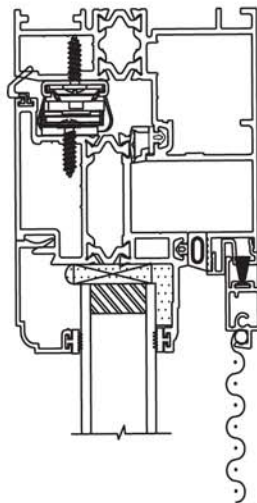

Vertical Cross Sections

Casement Window

Series 9060

Square Glass Stops Are Available

EXTERIOR

Awning Window

Series 9066

Square Glass Stops Are Available