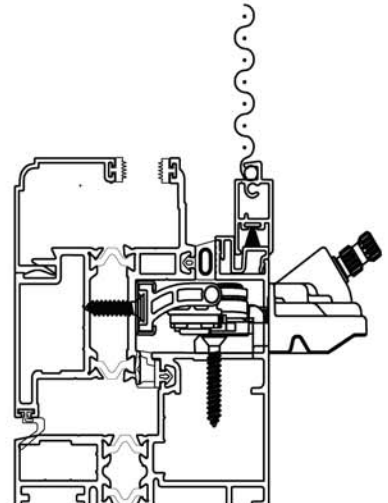

FLORIDA STATE PRODUCT APPROVAL