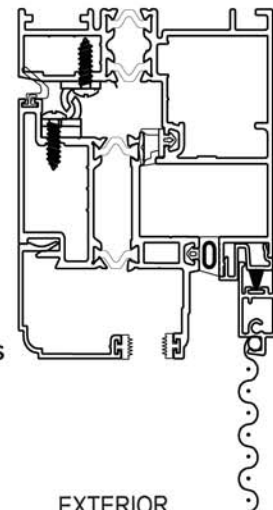

DP's Up To Factory Twin +100/ -120

BIG Max Size: Single vent 37" x 84"

Twin 74" x 72"

Minimum Egress 22" x 19"

Washability 22" x 24"

Water Performance Single 30 lbs / twin 15 lbs

Single or Double Glazed Options

Vertical Cross Sections

Casement Window

Series 9060

Square Glass Stops Are Available

EXTERIOR

Awning Window

Series 9066

Square Glass Stops Are Available