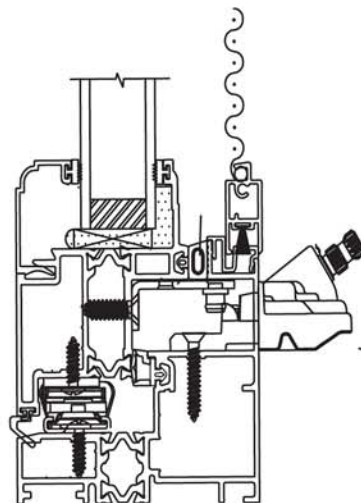

Vertical Cross Sections

Casement Window

Series 9060

Square Glass Stops Are Available

EXTERIOR

Awning Window

Series 9066

Square Glass Stops Are Available