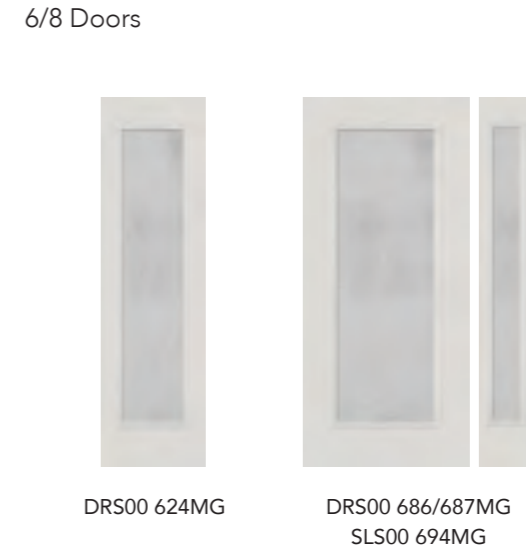

IMPACT DECORATIVE

PERSPECTIVES TEXTURED DOORGLASS

Micro-Granite

LOW-E

Micro-Granite blends texture and pattern to create a surface reminiscent of small polished pebbles with a high level of privacy.

Privacy Rating 9