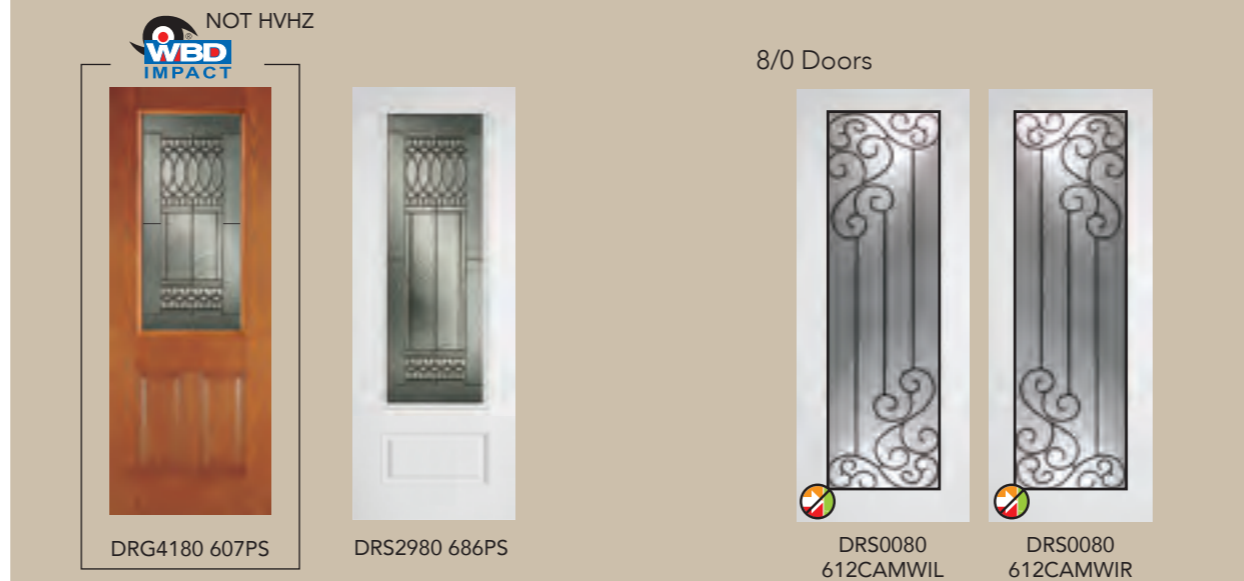

MEETS ENERGY STANDARDS

MEETS ENERGY STANDARDS

OLD WORLD STYLE

Camden

NEW!
AVAILABLE
2ND QTR. 2019

WROUGHT IRON

Glass Textures;
Tafeta Glass

Privacy Rating 9