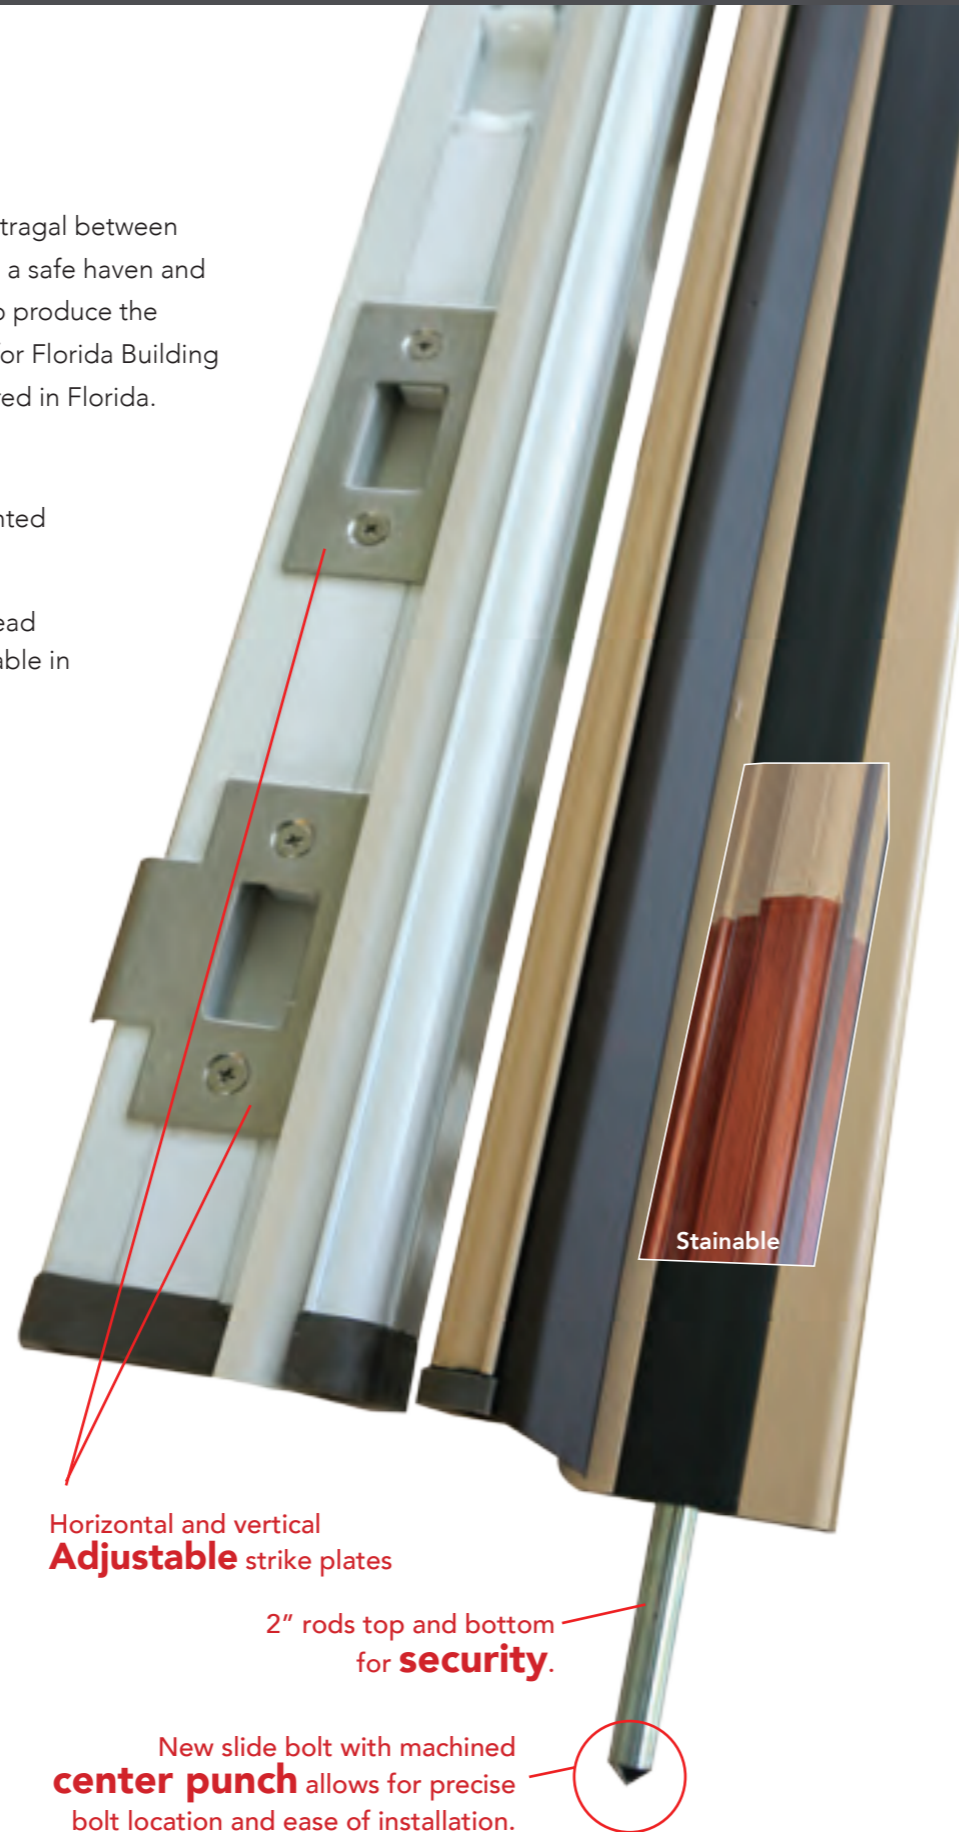

HARDWARE & COMPONENTS SECURITY ASTRAGALS

Feel safe and secure with the DLP Aluminum Astragal between your double doors. We believe that the home is a safe haven and every astragal that DLP manufactures is made to produce the highest security and design pressures possible for Florida Building Code and HVHZ Code Compliance. Manufactured in Florida.

- For securing double-door entryways
- High quality construction and flush bolt patented locking mechanism
- Horizontal and vertical adjustable lock and dead bolt strike plates included. Strike plates available in US15 satin nickel and US10B bronze finish

ASTRAGAL & SECURITY STRIP COLORS	6/8	7/0	8/0
WHITE	●	○	●
BRONZE	○	○	○
STAINABLE	●	○	●

● IN STOCK ○ SPECIAL ORDER
Custom sizes and specs available.

Add the Astragal **Security Strip** to any outswing double door combination for added security and clean finished appearance eliminating the reveal between the doors

HARDWARE & COMPONENTS DOOR FRAMES

Thresholds

Keep the bugs out and the air in with thresholds that provide security and weather protection.

Available for inswing, outswing and handicap accessibility doors.

Available as Bronze or Mill Finish.

Manufactured in Florida.

THRESHOLD STYLE	MILL	BRONZE
INSWING	●	●
OUTSWING	●	●
OAK OUTSWING	●	●
HANDICAP OUTSWING	●	○
HANDICAP INSWING	●	○

● IN STOCK ○ SPECIAL ORDER
Custom sizes available.

Sweeps and Weatherstripping

All items in stock.

For more products and part numbers, see our BHI Hardware Catalog.