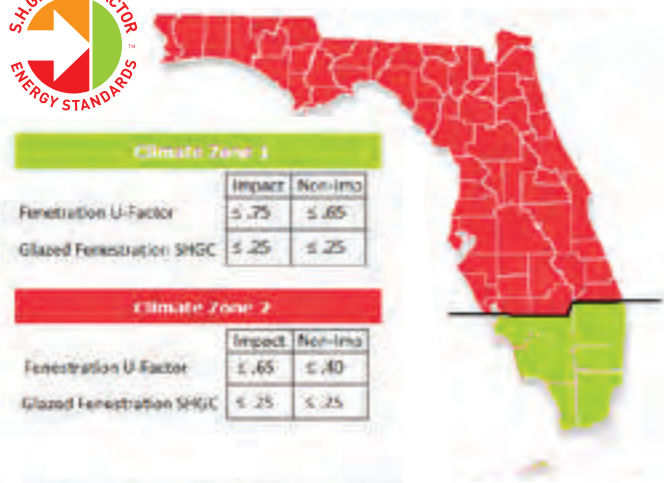

2017 Florida Energy Efficiency Requirements

There are also exemptions for products that DO NOT meet the energy standards.

The Prescriptive method of compliance allows one glazed fenestration per dwelling unit of up to 15 square feet “of glazed fenestration” to be exempt from the U-factor and SHGC requirements R402.1.(1), and also one side hinged opaque door assembly up to 24 square feet to be exempt from U-factors (Section R402.1.(3 & .4)). If using this exemption, doors bearing this mark may be used as single door units. Other exemptions for doors bearing this mark can apply when using whole house energy engineering compliance method.

BHI does not warrant the suitability of any product for any specific use.

Label Compliance

BHI doors that meet the Energy Standards will have at least 2 Energy Performance labels.

- One permanent label attached to the hinge side of the door slab.
- One temporary label which will be attached to the face of the door.