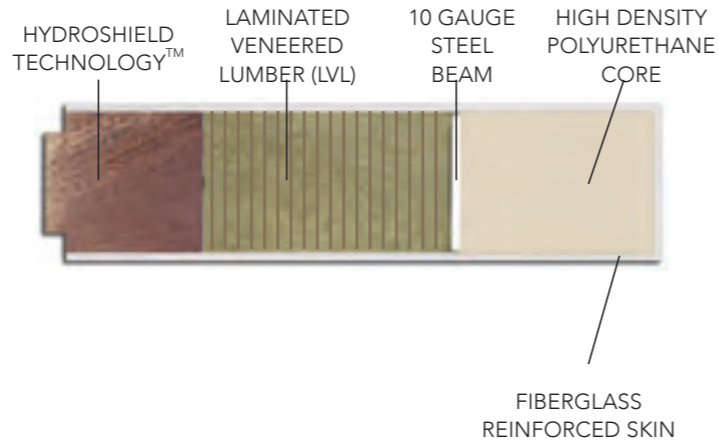

plastpro®
Fiberglass 8 ft.
Woodgrain Textured

All door systems are sold unfinished.
Natural color of woodgrain doors are tan/beige.

RESIDENTIAL LIMITED LIFETIME WARRANTY

All door systems are sold unfinished.
Natural color of woodgrain doors are tan/beige.