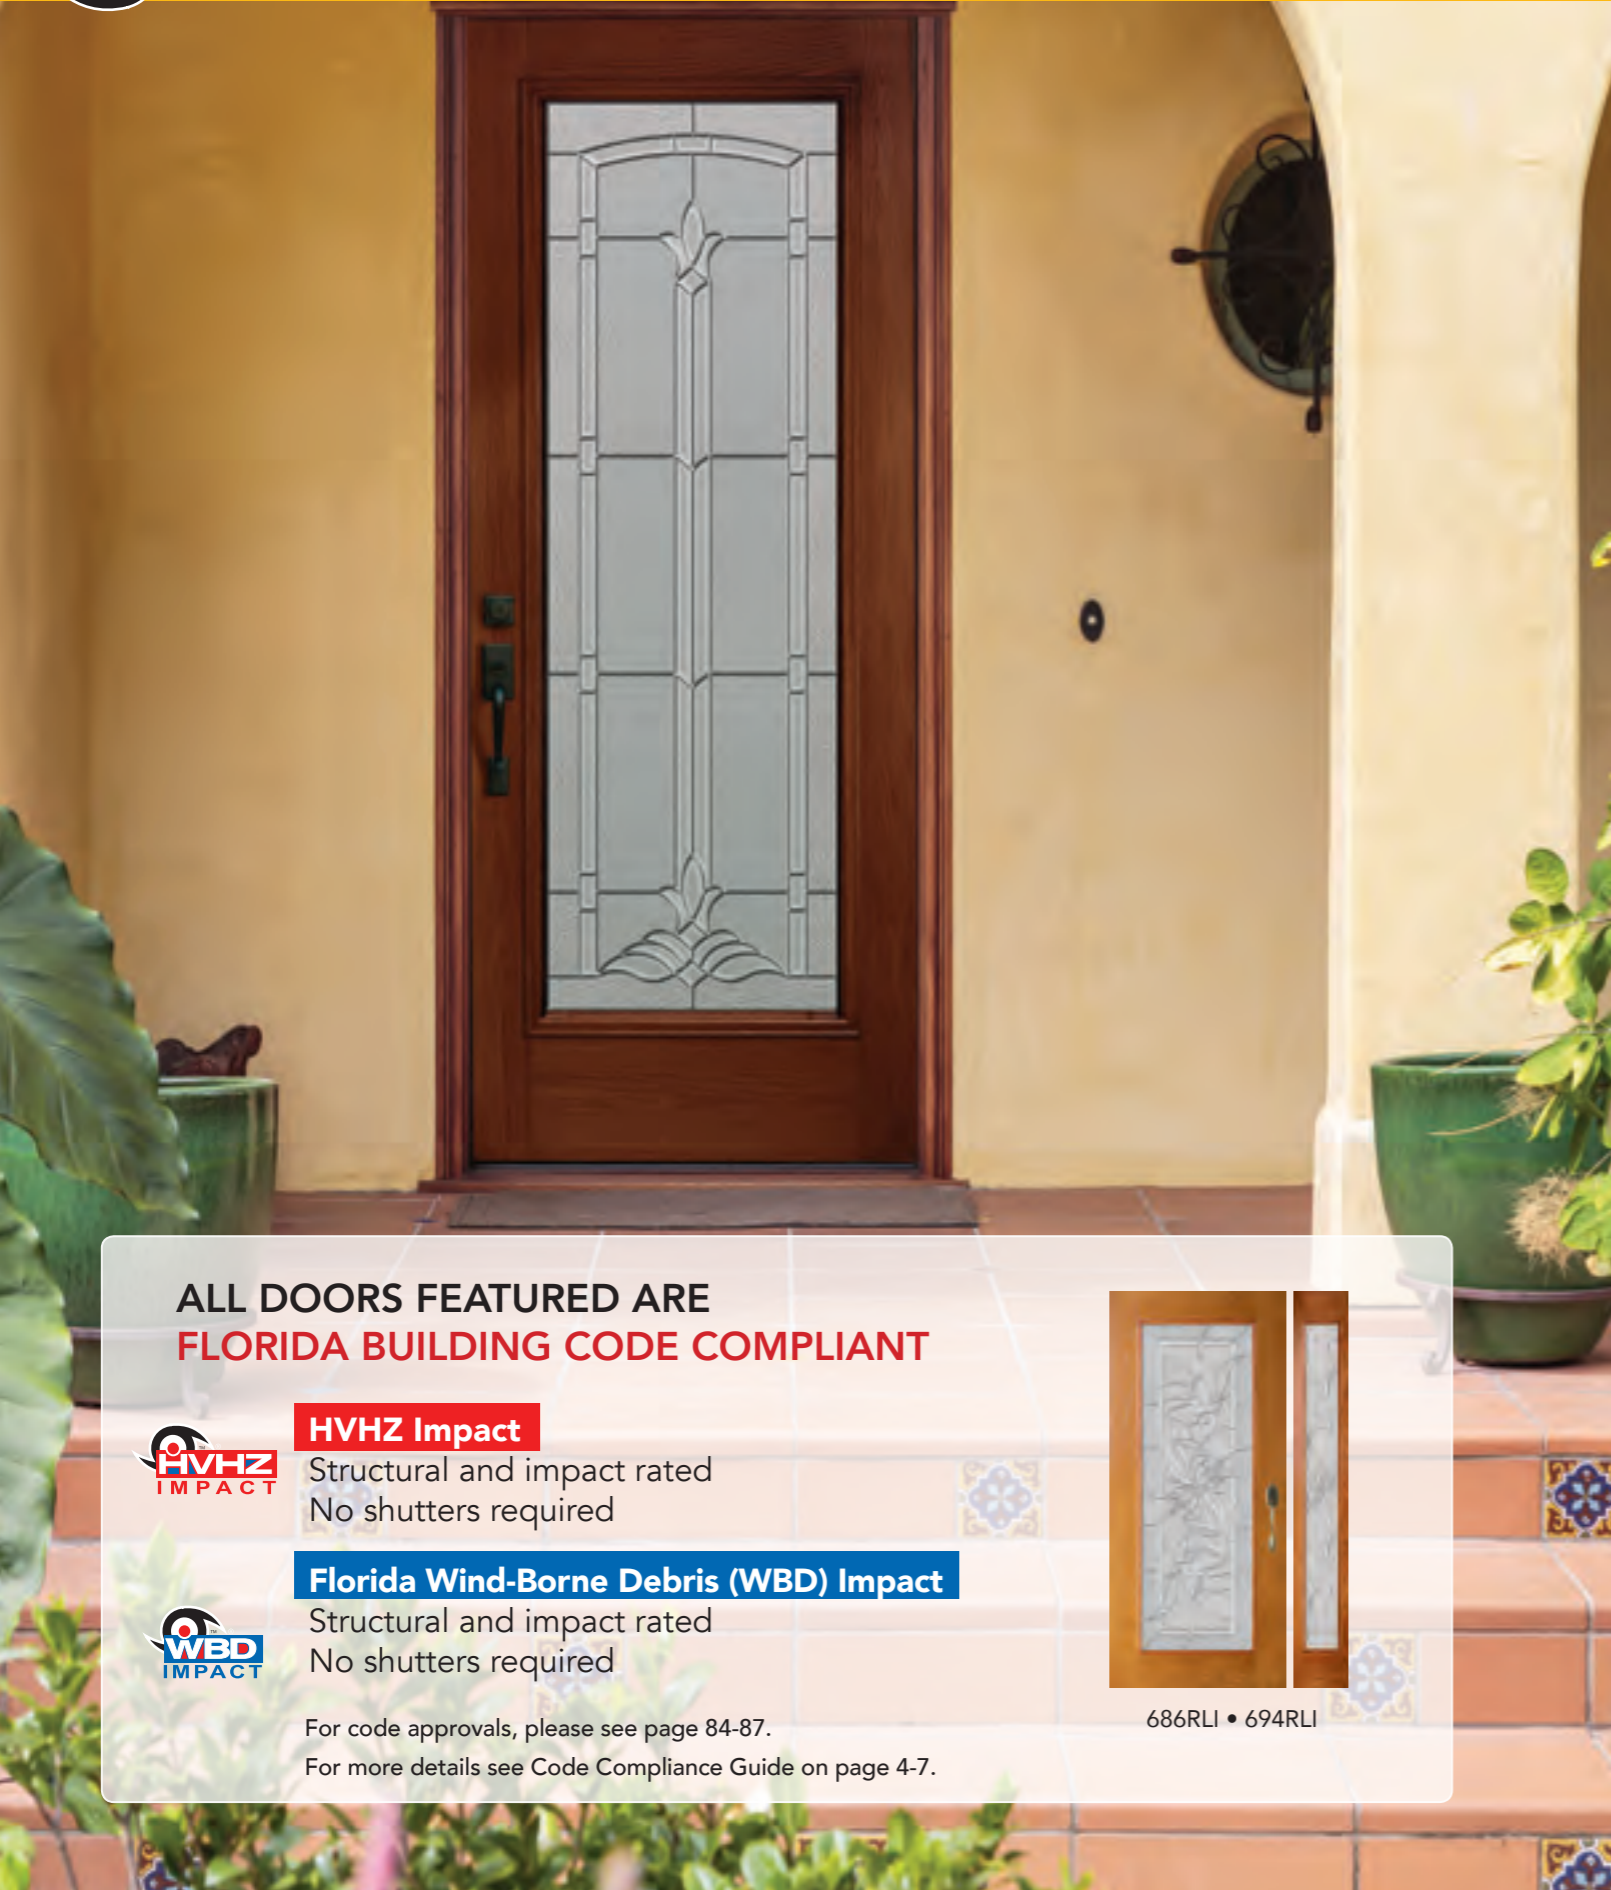

**ALL DOORS FEATURED ARE
FLORIDA BUILDING CODE COMPLIANT**

HVHZ Impact

Structural and impact rated
No shutters required

Florida Wind-Borne Debris (WBD) Impact

Structural and impact rated
No shutters required

For code approvals, please see page 84-87.

For more details see Code Compliance Guide on page 4-7.

FOR CODE COMPLIANCE INFORMATION SEE PAGES 4-7

*High Velocity
Hurricane Zone &
Wind-Borne Debris*

- DESTINATION
- PERSPECTIVES
- TEXTURED DOORGLASS
- OLD WORLD
- ECLECTIC
- CONTEMPORARY
- CRAFTSMAN
- CLASSIC

Severe Weather

All impact glass door offerings use
this ALUMINUM frame.

- Available in white powder coat
- Product comes with screw hole covers