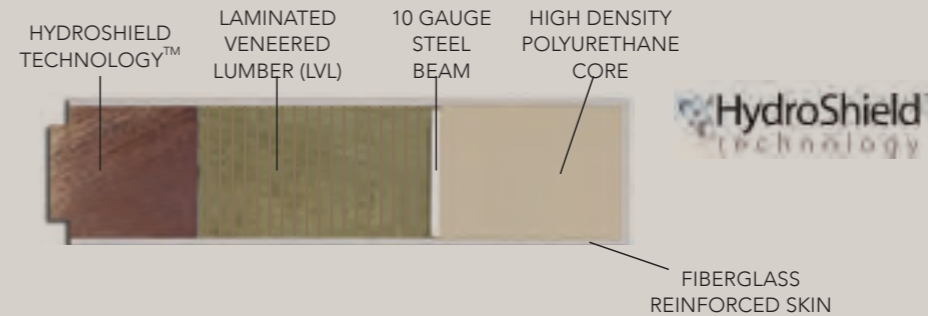

MEETS ENERGY STANDARDS

plastpro®

Fiberglass 8ft. smooth skin

RESIDENTIAL 25 YEAR LIMITED WARRANTY

All door systems are sold unfinished.
Natural color of smooth doors are white.

8/0 Doors

DRS2B80 • 2-PANEL SQUARE TOP