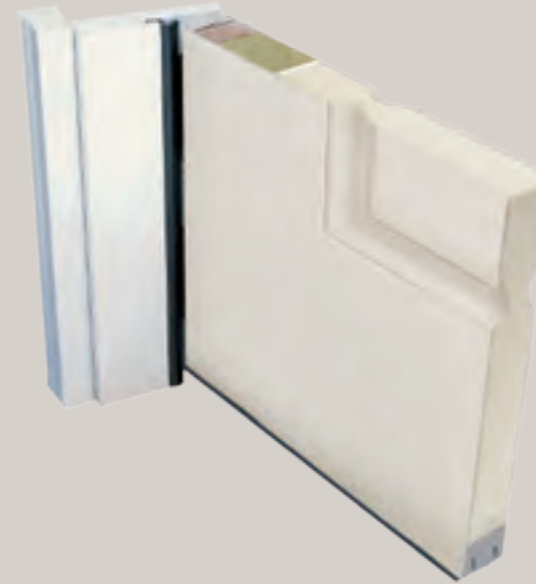

plastpro®

Fiberglass smooth skin

These doors are scratch-resistant! Patented, pre-pigmented white skin infuses the door white through and through. Can be painted or faux finished to coordinate with your home decor.

All door systems are sold unfinished. Natural color of smooth doors are white.

RESIDENTIAL 25 YEAR LIMITED WARRANTY

6/8 Doors

PART NUMBER	2/0	2/4	2/6	2/8	2/10	3/0
DRS2D • 2-PANEL ARCH TOP				●		● ●
DRS2B • 2-PANEL SQUARE TOP				● ●		● ●
DRS41 • TRUE 4-PANEL				● ●		● ●
DRS60 • 6-PANEL WIDE PANEL DESIGN			● ●			● ●
DRS61 • "NARROW UTILITY" 6-PANEL				●	● ●	●
DRS63 • "NARROW UTILITY" 6-PANEL				●		
DRS00 • FLUSH	● ●	● ●	● ●	● ●	● ●	● ●
DRS20 • 2-PANEL 3/4 HERITAGE WIDE PANEL						●
DRS61 7/0 • "NARROW UTILITY" 6-PANEL						●
DRS00 7/0 • FLUSH				●		●

● HVHZ STOCK ○ HVHZ SPECIAL ORDER ● WBD STOCK ○ WBD SPECIAL ORDER

All door sizes shown can be built as double door systems.

🔥 Some models available Fire Rated, minimum quantities may apply.

plastpro®

Fiberglass smooth skin

All door systems are sold unfinished. Natural color of smooth doors are white.

RESIDENTIAL 25 YEAR LIMITED WARRANTY