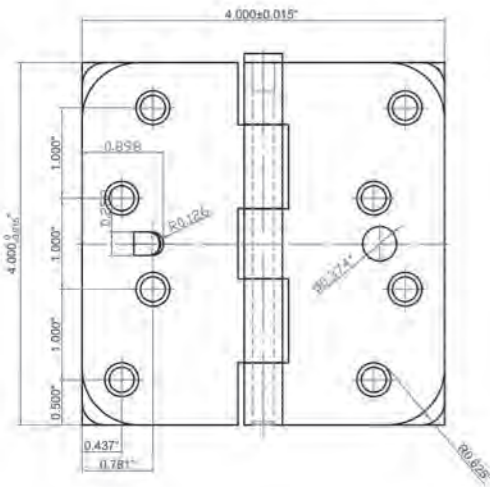

HARDWARE & COMPONENTS HINGES

BHI Hinges

Hinges are an integral part of the **BHI Door** System. We incorporate the best-in-class hinge components.

- Each hinge leaf and pin is nickel-plated to protect from corrosion
- An epoxy-resin coating is applied for long-lasting durability
- Prior to final assembly, the pins are lubricated to reduce friction

2 YEAR FINISH WARRANTY

Color chart for representation only.

STYLE	DULL	ZINC DI-CHROMATE US2D	SATIN NICKEL SMOOTH US15S	ANTIQUÉ BRASS US5	STAIN-LESS STEEL US32D	ANTIQUÉ NICKEL US15A	PRIMED WHITE USPP	SATIN NICKEL BRUSHED US15	BRIGHT BRASS US3	SATIN BRONZE US10C
4" x 4" BALL BEARING 5/8" RADIUS x RADIUS STUD					•					•
4" x 4" BALL BEARING 5/8" RADIUS x SQUARE STUD		•			•					
4" x 4" SPRING 5/8" RADIUS x SQUARE			•				•			•
4" x 4" SPRING 5/8" RADIUS x RADIUS		•	•				•		•	•
4" x 4" SAFETY 5/8" RADIUS x RADIUS STUD	•	•	•	(NRP)	•	•	•	•	•	•
4" x 4" SAFETY 5/8" RADIUS x SQUARE STUD	•	•			•			•	•	•

• IN STOCK NRP = Non Removable Pin Stud = Security Hinge with Removable Pin