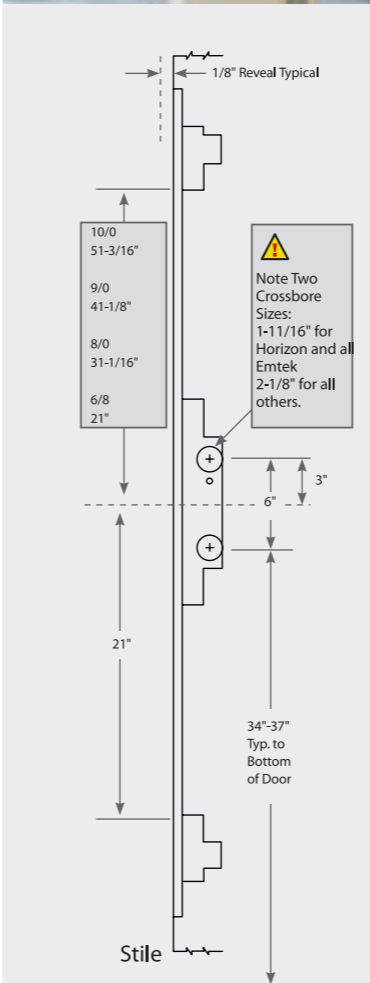

HORIZON
SHOWN IN SATIN NICKEL

PINNACLE
SHOWN IN VICTORIAN BRONZE

ECLIPSE GRIP SET
SHOWN IN VICTORIAN BRONZE

RECTANGULAR
SHOWN IN POWDER COAT BLACK

ECLIPSE
SHOWN IN SATIN NICKEL

CURVED
SHOWN IN POWDER COAT BLACK