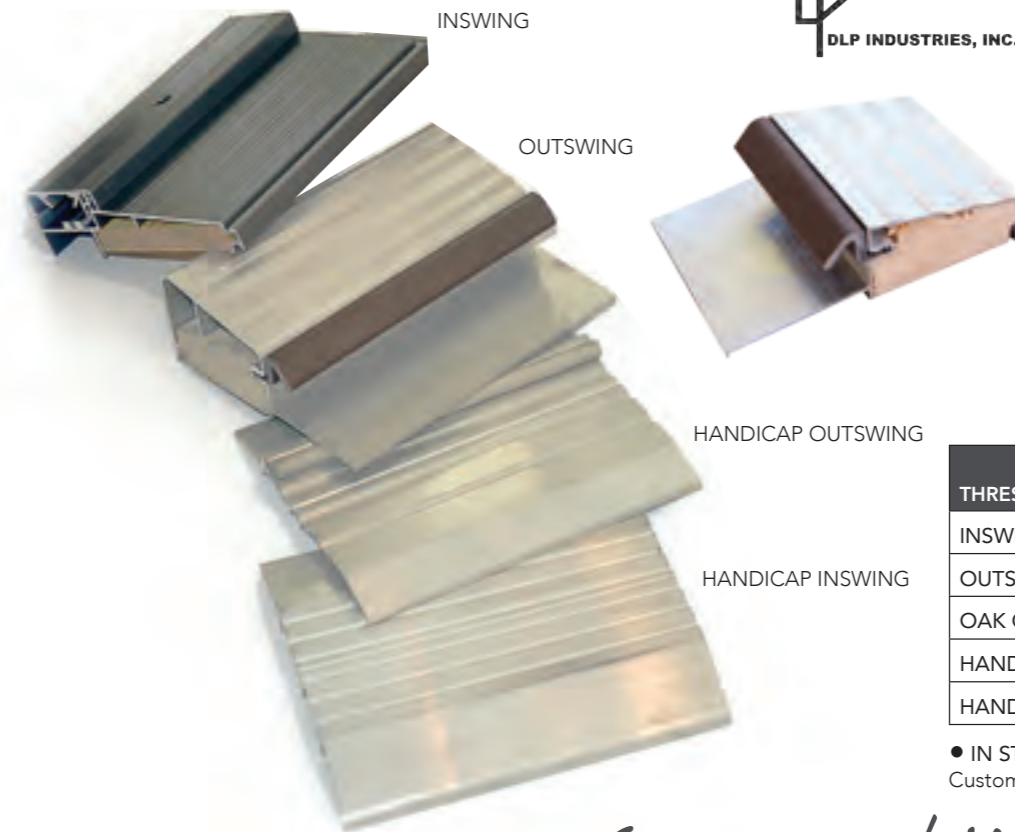

HARDWARE & COMPONENTS DOOR FRAMES

Thresholds

Keep the bugs out and the air in with thresholds that provide security and weather protection.

Available for inswing, outswing and handicap accessibility doors.

Available as Bronze or Mill Finish.

Manufactured in Florida.

THRESHOLD STYLE	MILL	BRONZE
INSWING	●	●
OUTSWING	●	●
OAK OUTSWING	●	●
HANDICAP OUTSWING	●	○
HANDICAP INSWING	●	○

● IN STOCK ○ SPECIAL ORDER
Custom sizes available.