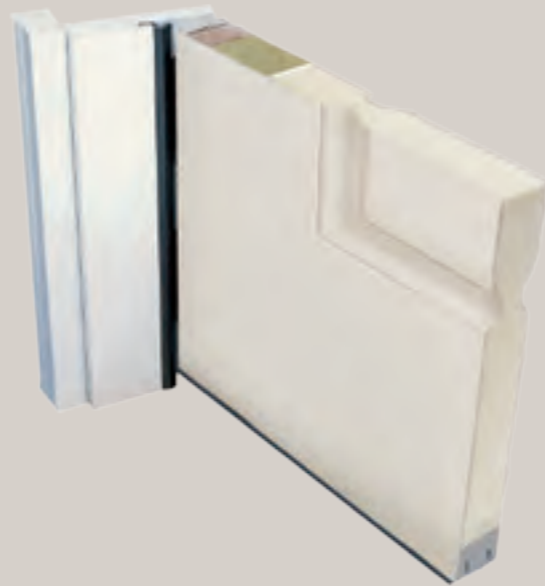

plastpro®

Fiberglass smooth skin

This door is scratch-resistant! Patented, pre-pigmented white skin infuses the door white through and through. Can be painted or faux finished to coordinate with your home decor.

All door systems are sold unfinished.
Natural color of smooth doors are white.

RESIDENTIAL 25 YEAR LIMITED WARRANTY

6/8 Doors

PART NUMBER	2/6	2/8	2/10	3/0
DRS2G • 2-PANEL PLANK ARCH		●		● ●
DRS29 • 2-PANEL SQUARE		●		● ●
DRS49 • 3/4 4-PANEL		●		●

● HVHZ STOCK ○ HVHZ SPECIAL ORDER ● WBD STOCK ○ WBD SPECIAL ORDER

All door sizes shown can be built as double door systems.

🔥 Some models available Fire Rated, minimum quantities may apply.

MEETS ENERGY STANDARDS

MEETS ENERGY STANDARDS