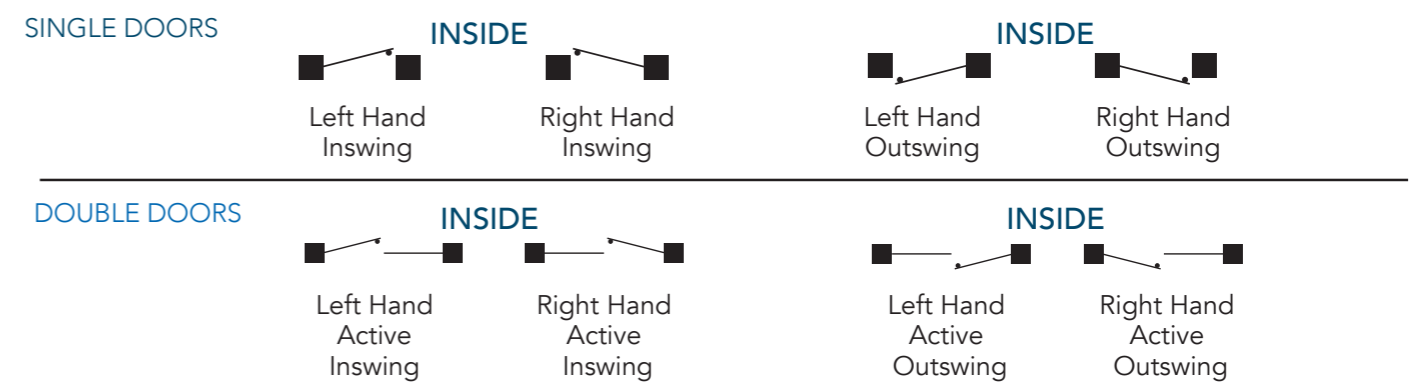

SPECIAL SIZE SIDELIGHT AND TRANSOMS

DIRECT SET SIDELIGHT GLASS;
8" up to 37.5" wide, and up to 97.75" height

TRANSOMS;
Max size up to 97.75" width x 37.5" height

STRUCTURAL MULLION

Available in 1x4, 2x4 & 2x6 sizes for 6/8 & 8/0 doors. Can be used between transom windows or sidelights where structural beams are required by code.

DOOR HANDING CHART (handing is determined from OUTSIDE view)