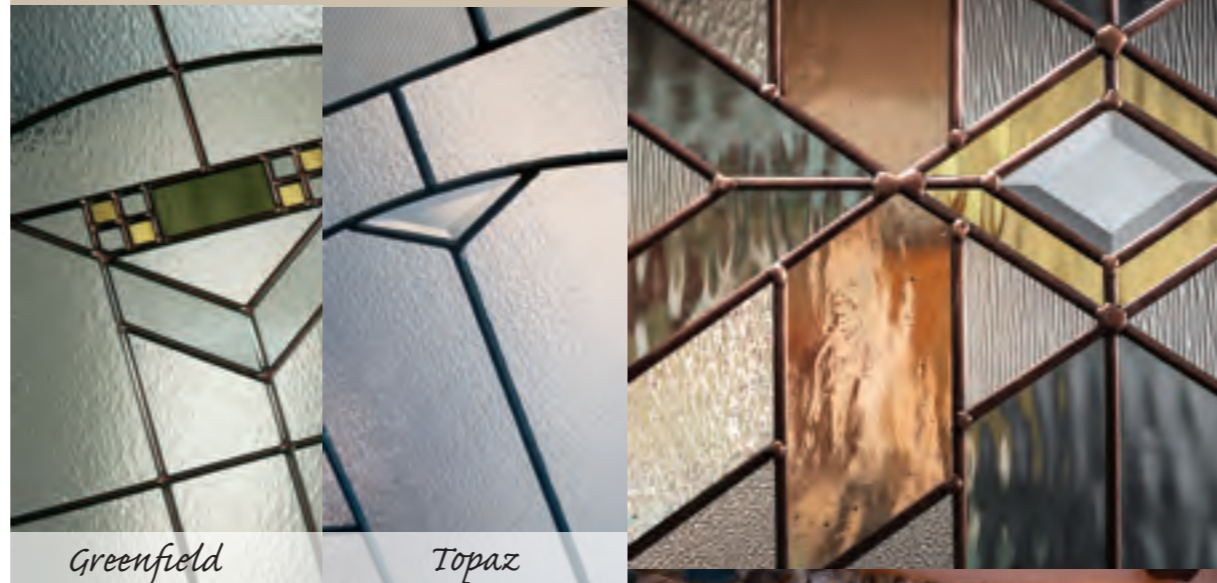

Greenfield

Topaz

CRAFTSMAN STYLE

Topaz

Patina Caming

- Glass Textures;
- Micro-Granite Glass
- Bronze Softwave Glass
- Thin Reed Glass
- Clear Bevels

Privacy Rating 9

NEW!