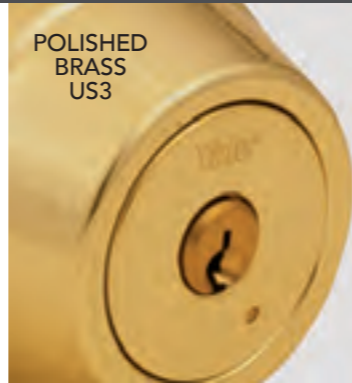

- Limited Lifetime Warranty
- Push-button Locking, meets ADA guidelines
- Pre-installed Screws
- Concealed Screws
- Brass Cylinder Housing Standard Superior for Florida Weather and Salt Air
- Six Pin Cylinder Increases Security
- Non-handed Levers
- Keying and Master Keying Available

926
HOMESTEAD

927
JAMESTOWN

71
NORWOOD

YH COLLECTION	BRASS US3	SATIN NICKLE US15	OIL RUBBED BRONZE US10BP	SUEDE BLACK USSB	DULL CHROME US26D	ANTIQUÉ NICKLE US15A	ANTIQUÉ BRASS US5	BRIGHT CHROME US26
926 HOMESTEAD	•	•	•	○		○	○	
927 JAMESTOWN	•	•	•			○		○
71 NORWOOD	•	•	•	○	○	○	•	○
70 DARTMOUTH	○	•	•					
70 CAMBRIDGE	○	•	•	○	○	○	○	○
71 CITADEL/AUGUSTA	○	•	○		•			
71 MCCLURE	•	•	•					
71 VALDOSTA		○		○	○			○
83 SELECT DEAD BOLT	•	•	•		•	○		○

• IN STOCK ○ SPECIAL ORDER ○ AVAILABLE BY QUICK-SHIP 10 DAYS OR LESS

POLISHED BRASS US3

USE PASSAGE LEVER WITH DEADBOLT.

YH
COLLECTION

ANTIQUÉ NICKLE US15A

SATIN NICKLE US15

GUN METAL USGM

OIL RUBBED BRONZE US10BP