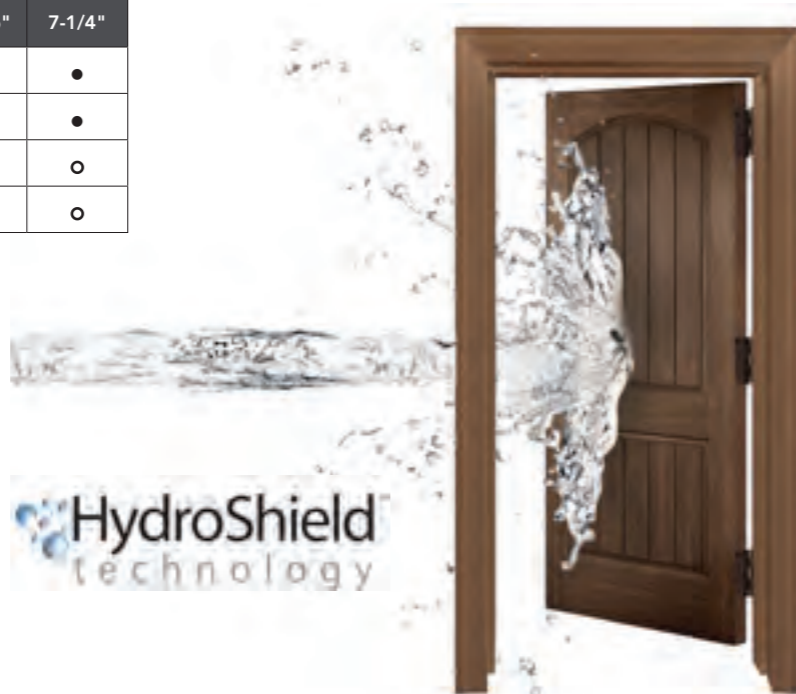

HydroShield™
technology