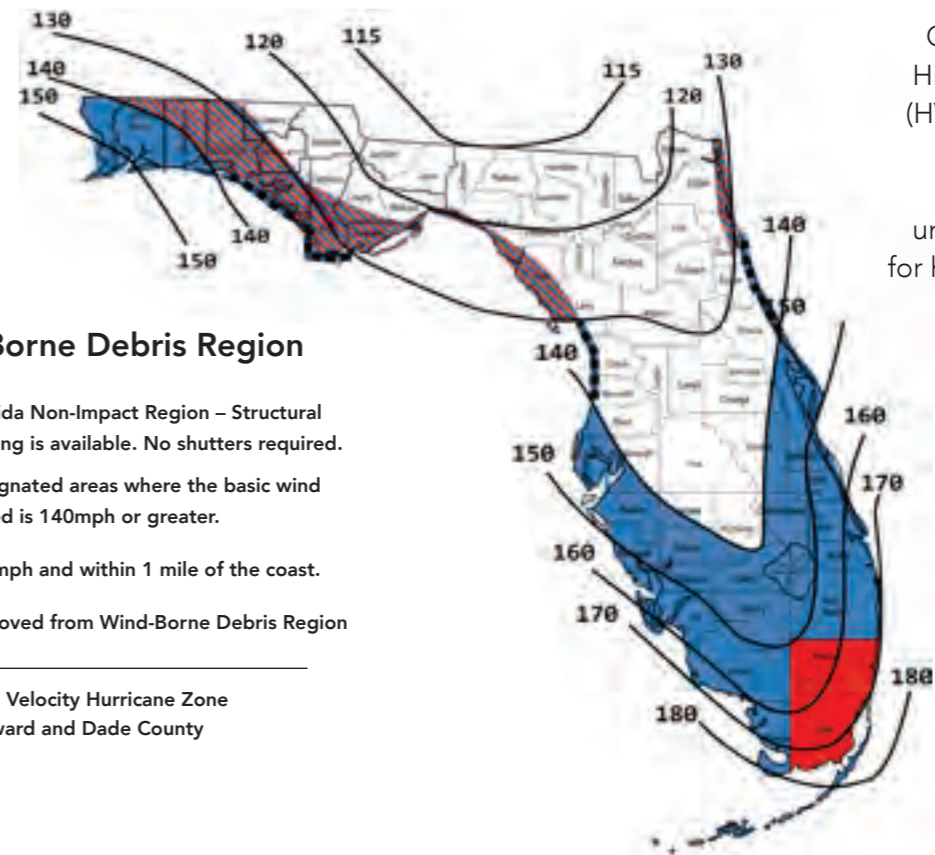

Our expertise in Florida and High Velocity Hurricane Zone (HVHZ) building codes means you can trust **BHI Doors** systems to comply with the unique requirements needed for hurricane code compliance.