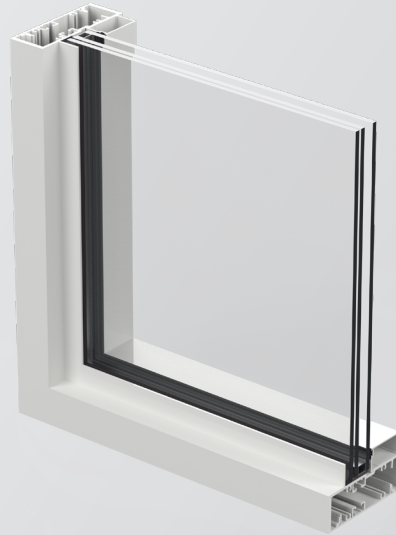

## ES-8000T Jumbo Storefront Window

The ES-8000T Jumbo is an impact resistant, thermal storefront system. This product is isolated with pour and debridge for a superior thermal performance. The ES-8000T Jumbo storefront system is compatible with the ES-9000 impact door.

### System Description

Large missile impact rated  
Maximum size: 84" x 180" in a single frame  
Frame depth: 5"

### Features

Screw cover  
Integral door adaptor  
Pre-assembled and pre-glazed  
Surface applied ogee or flat muntins  
Thermally broken frame  
Available with insulating glass