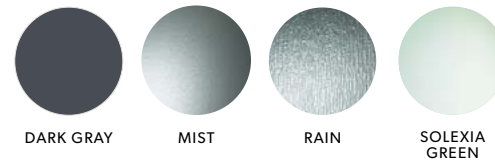

White, Bronze, Bone, Clear Anodize, Woodgrains

GLASS

Clear, Gray, Dark Gray, Bronze, Solexia, Obscure, Mist, Rain, White Interlayer, Low-E Available

CONFIGURATIONS

X

FRAME TYPES

Flange, Integral Nailing Fin, Equal

THUMBTURN HANDLE ALUMINUM HANDLE

OTHER FINISH OPTIONS AVAILABLE

Hatteras White, Bermuda Bronze, Black, South Beach Silver, Boca Tone, Costa Latte, Caribbean Crème

ALL handle colors will match the frame color, or choose from the options below.

All handle colors come in our standard colors, which will match the frame color unless custom colors are requested.

Glass Tints

Glass tint colors may not be accurate representations.

GLASS OPTIONS

- Large variance of colors
- Available in Low-E
- Insulated (Includes airspace for energy efficiency)
- Single Glazed

Additional Estate Glass Tints

In addition to the tint options listed above, the ones below are also available for Estate Series products. Glass tint colors may not be accurate representations.

Finishes

	Aluminum	Thermally Broken	Estate	Vinyl*
STANDARD COLOR OPTIONS				
BONE	<input type="checkbox"/>	<input type="checkbox"/>	<input type="checkbox"/>	<input type="checkbox"/>
WHITE	<input type="checkbox"/>	<input type="checkbox"/>	<input type="checkbox"/>	<input type="checkbox"/>
HATTERAS WHITE	<input type="checkbox"/>	<input type="checkbox"/>	<input type="checkbox"/>	<input type="checkbox"/>
BERMUDA BRONZE	<input type="checkbox"/>	<input type="checkbox"/>	<input type="checkbox"/>	<input type="checkbox"/>
BRONZE	<input type="checkbox"/>	<input type="checkbox"/>	<input type="checkbox"/>	<input type="checkbox"/>
CLEAR ANODIZE	<input type="checkbox"/>	<input type="checkbox"/>	<input type="checkbox"/>	<input type="checkbox"/>