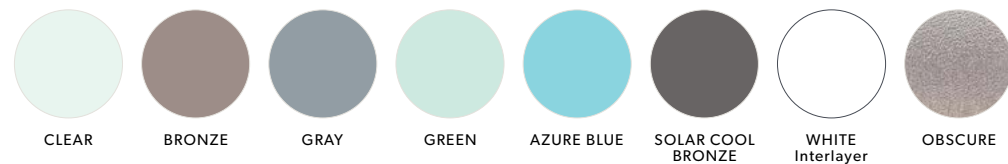

White, Bronze, Bone, Clear Anodize, Woodgrains

GLASS

Clear, Gray, Dark Gray, Bronze, Solexia, Obscure, Mist, Rain, White Interlayer, Low-E Available

CONFIGURATIONS

X

FRAME TYPES

Flange, Integral Nailing Fin, Equal

THUMBTURN HANDLE ALUMINUM HANDLE

OTHER FINISH OPTIONS AVAILABLE

Hatteras White, Bermuda Bronze, Black, South Beach Silver, Boca Tone, Costa Latte, Caribbean Crème

ALL handle colors will match the frame color, or choose from the options below.

All handle colors come in our standard colors, which will match the frame color unless custom colors are requested.

Glass Tints

Glass tint colors may not be accurate representations.

GLASS OPTIONS

- Large variance of colors
- Available in Low-E
- Insulated (Includes airspace for energy efficiency)
- Single Glazed

Additional Estate Glass Tints

In addition to the tint options listed above, the ones below are also available for Estate Series products. Glass tint colors may not be accurate representations.

Finishes

	Aluminum	Thermally Broken	Estate	Vinyl*
STANDARD COLOR OPTIONS				
BONE	<input type="checkbox"/>	<input type="checkbox"/>	<input type="checkbox"/>	<input type="checkbox"/>
WHITE	<input type="checkbox"/>	<input type="checkbox"/>	<input type="checkbox"/>	<input type="checkbox"/>
HATTERAS WHITE	<input type="checkbox"/>	<input type="checkbox"/>	<input type="checkbox"/>	<input type="checkbox"/>
BERMUDA BRONZE	<input type="checkbox"/>	<input type="checkbox"/>	<input type="checkbox"/>	<input type="checkbox"/>
BRONZE	<input type="checkbox"/>	<input type="checkbox"/>	<input type="checkbox"/>	<input type="checkbox"/>
CLEAR ANODIZE	<input type="checkbox"/>	<input type="checkbox"/>	<input type="checkbox"/>	<input type="checkbox"/>