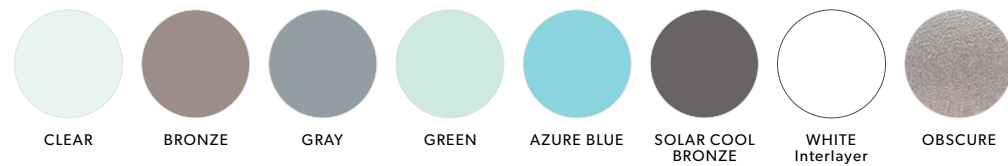

All handle colors come in our standard colors, which will match the frame color unless custom colors are requested.

Glass Tints

Glass tint colors may not be accurate representations.

GLASS OPTIONS

- Large variance of colors
- Available in Low-E
- Insulated (Includes airspace for energy efficiency)
- Single Glazed

Additional Estate Glass Tints

In addition to the tint options listed above, the ones below are also available for Estate Series products. Glass tint colors may not be accurate representations.

Finishes

	Aluminum	Thermally Broken	Estate	Vinyl*
STANDARD COLOR OPTIONS				
BONE	<input type="checkbox"/>	<input type="checkbox"/>	<input type="checkbox"/>	<input type="checkbox"/>
WHITE	<input type="checkbox"/>	<input type="checkbox"/>	<input type="checkbox"/>	<input type="checkbox"/>
HATTERAS WHITE	<input type="checkbox"/>	<input type="checkbox"/>	<input type="checkbox"/>	<input type="checkbox"/>
BERMUDA BRONZE	<input type="checkbox"/>	<input type="checkbox"/>	<input type="checkbox"/>	<input type="checkbox"/>
BRONZE	<input type="checkbox"/>	<input type="checkbox"/>	<input type="checkbox"/>	<input type="checkbox"/>
CLEAR ANODIZE	<input type="checkbox"/>	<input type="checkbox"/>	<input type="checkbox"/>	<input type="checkbox"/>