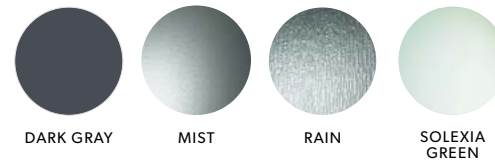

THUMBTURN HANDLE ALUMINUM HANDLE

OTHER FINISH OPTIONS AVAILABLE

Hatteras White, Bermuda Bronze, Black, South Beach Silver, Boca Tone, Costa Latte, Caribbean Crème

ALL handle colors will match the frame color, or choose from the options below.

All handle colors come in our standard colors, which will match the frame color unless custom colors are requested.

Glass Tints

Glass tint colors may not be accurate representations.

GLASS OPTIONS

- Large variance of colors
- Available in Low-E
- Insulated (Includes airspace for energy efficiency)
- Single Glazed

Additional Estate Glass Tints

In addition to the tint options listed above, the ones below are also available for Estate Series products. Glass tint colors may not be accurate representations.

Finishes

	Aluminum	Thermally Broken	Estate	Vinyl*
STANDARD COLOR OPTIONS				
BONE	<input type="checkbox"/>	<input type="checkbox"/>	<input type="checkbox"/>	<input type="checkbox"/>
WHITE	<input type="checkbox"/>	<input type="checkbox"/>	<input type="checkbox"/>	<input type="checkbox"/>
HATTERAS WHITE	<input type="checkbox"/>	<input type="checkbox"/>	<input type="checkbox"/>	<input type="checkbox"/>
BERMUDA BRONZE	<input type="checkbox"/>	<input type="checkbox"/>	<input type="checkbox"/>	<input type="checkbox"/>
BRONZE	<input type="checkbox"/>	<input type="checkbox"/>	<input type="checkbox"/>	<input type="checkbox"/>
CLEAR ANODIZE	<input type="checkbox"/>	<input type="checkbox"/>	<input type="checkbox"/>	<input type="checkbox"/>