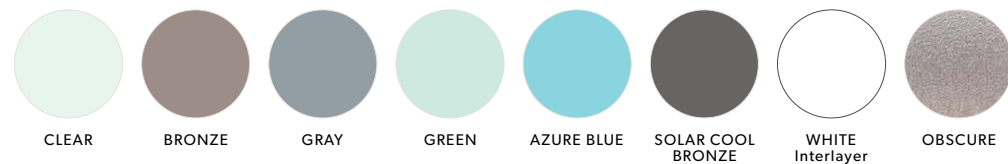

THUMBTURN HANDLE ALUMINUM HANDLE

OTHER FINISH OPTIONS AVAILABLE

Hatteras White, Bermuda Bronze, Black, South Beach Silver, Boca Tone, Costa Latte, Caribbean Crème

ALL handle colors will match the frame color, or choose from the options below.

All handle colors come in our standard colors, which will match the frame color unless custom colors are requested.

Glass Tints

Glass tint colors may not be accurate representations.

GLASS OPTIONS

- Large variance of colors
- Available in Low-E
- Insulated (Includes airspace for energy efficiency)
- Single Glazed

Additional Estate Glass Tints

In addition to the tint options listed above, the ones below are also available for Estate Series products. Glass tint colors may not be accurate representations.

Finishes

| | Aluminum | Thermally Broken | Estate | Vinyl* |
|-------------------------------|--------------------------|--------------------------|--------------------------|--------------------------|
| STANDARD COLOR OPTIONS | | | | |
| BONE | <input type="checkbox"/> | <input type="checkbox"/> | <input type="checkbox"/> | <input type="checkbox"/> |
| WHITE | <input type="checkbox"/> | <input type="checkbox"/> | <input type="checkbox"/> | <input type="checkbox"/> |
| HATTERAS WHITE | <input type="checkbox"/> | <input type="checkbox"/> | <input type="checkbox"/> | <input type="checkbox"/> |
| BERMUDA BRONZE | <input type="checkbox"/> | <input type="checkbox"/> | <input type="checkbox"/> | <input type="checkbox"/> |
| BRONZE | <input type="checkbox"/> | <input type="checkbox"/> | <input type="checkbox"/> | <input type="checkbox"/> |
| CLEAR ANODIZE | <input type="checkbox"/> | <input type="checkbox"/> | <input type="checkbox"/> | <input type="checkbox"/> |