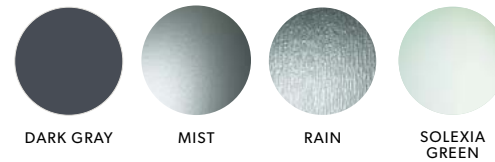

THUMBTURN HANDLE ALUMINUM HANDLE

OTHER FINISH OPTIONS AVAILABLE

Hatteras White, Bermuda Bronze, Black, South Beach Silver, Boca Tone, Costa Latte, Caribbean Crème

ALL handle colors will match the frame color, or choose from the options below.

All handle colors come in our standard colors, which will match the frame color unless custom colors are requested.

Glass Tints

Glass tint colors may not be accurate representations.

GLASS OPTIONS

- Large variance of colors
- Available in Low-E
- Insulated (Includes airspace for energy efficiency)
- Single Glazed

Additional Estate Glass Tints

In addition to the tint options listed above, the ones below are also available for Estate Series products. Glass tint colors may not be accurate representations.

Finishes

| | Aluminum | Thermally Broken | Estate | Vinyl* |
|-------------------------------|--------------------------|--------------------------|--------------------------|--------------------------|
| STANDARD COLOR OPTIONS | | | | |
| BONE | <input type="checkbox"/> | <input type="checkbox"/> | <input type="checkbox"/> | <input type="checkbox"/> |
| WHITE | <input type="checkbox"/> | <input type="checkbox"/> | <input type="checkbox"/> | <input type="checkbox"/> |
| HATTERAS WHITE | <input type="checkbox"/> | <input type="checkbox"/> | <input type="checkbox"/> | <input type="checkbox"/> |
| BERMUDA BRONZE | <input type="checkbox"/> | <input type="checkbox"/> | <input type="checkbox"/> | <input type="checkbox"/> |
| BRONZE | <input type="checkbox"/> | <input type="checkbox"/> | <input type="checkbox"/> | <input type="checkbox"/> |
| CLEAR ANODIZE | <input type="checkbox"/> | <input type="checkbox"/> | <input type="checkbox"/> | <input type="checkbox"/> |