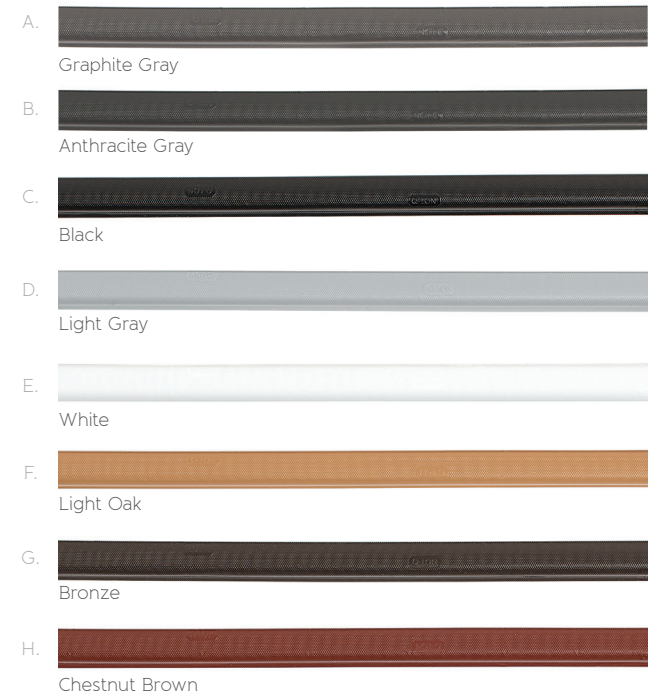

We offer two main color palettes, each with an extensive selection of shades, tones and hues. Firstly, there's the European collection of RAL colors, which offers over 150 different options, and allows you to specify a gloss, matt or satin finish.

Additionally, a split finish option is also available, whereby the window internally can be a different color to the exterior, so it means that creating your own unique look is easy.

Even the gasket & Q-Lon seal color is your choice...

Popular color range

LT601 - Black

LT604 - Slate Gray

LT609 - Bone White

LT602 - Quaker Bronze

Metallic range

Chrome

Gold