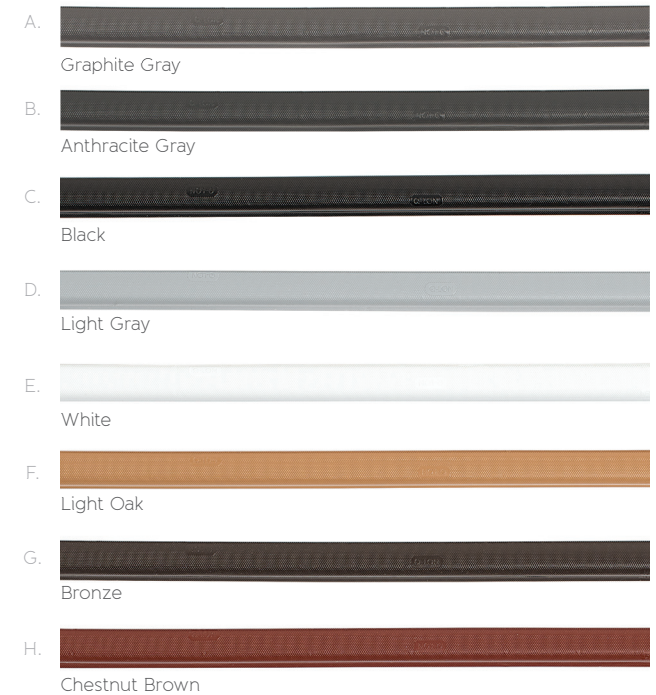

We offer two main color palettes, each with an extensive selection of shades, tones and hues. Firstly, there's the European collection of RAL colors, which offers over 150 different options, and allows you to specify a gloss, matt or satin finish.

Additionally, a split finish option is also available, whereby the window internally can be a different color to the exterior, so it means that creating your own unique look is easy.

Even the gasket & Q-Lon seal color is your choice...

Popular color range

LT601 - Black

LT604 - Slate Gray

LT609 - Bone White

LT602 - Quaker Bronze

Metallic range

Chrome

Gold