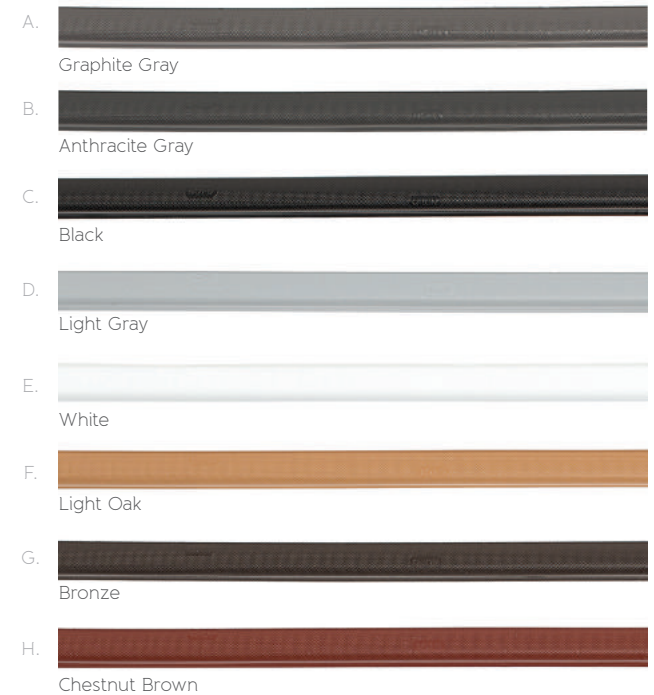

We offer two main color palettes, each with an extensive selection of shades, tones and hues. Firstly, there's the European collection of RAL colors, which offers over 150 different options, and allows you to specify a gloss, matt or satin finish.

Additionally, a split finish option is also available, whereby the window internally can be a different color to the exterior, so it means that creating your own unique look is easy.

Even the gasket & Q-Lon seal color is your choice...