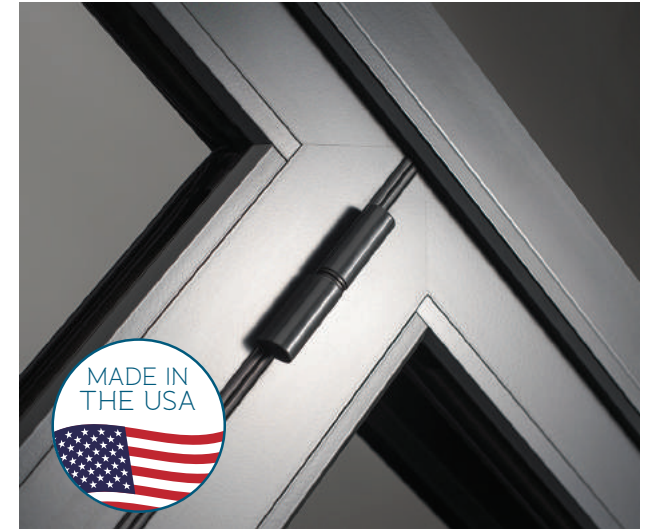

Did you know Origin also provide custom aluminum patio bi-fold doors?

The Origin Bi-fold Door operates by doors folding and stacking onto each other, so when open, offer a completely unrestricted view and transition into the external space.

Just like the Origin Window, with its custom nature, it's sure to meet your functional as well as stylistic requirements, and is sure to bring a new way of living.

HVHZ Certified

With the use of premium locking mechanisms for maximum compression and protection from extreme pressure, the Origin Bi-fold Door is one of the few of its kind to pass Florida's rigorous High Velocity Hurricane Zone (HVHZ) testing standards, without compromising on thermal performance.

USA Manufactured

Origin are an international, award-winning manufacturer of custom aluminum architectural solutions. The Origin Patio Bi-fold Door is proudly manufactured in the USA and is available in a vast array of colors, configurations and opening set ups, meaning that whatever your requirement, we'll have you covered.

Available configurations:
bi-fold doors, corner
bi-folds, French doors
and single doors

The Origin Bi-fold door combines innately robust and strong aluminum profile, with an outstandingly secure and unique 8-point locking system, which has passed the forced entry resistance test in compliance with AAMA 1304-02 and TAS 202, to create an ultra-secure system.