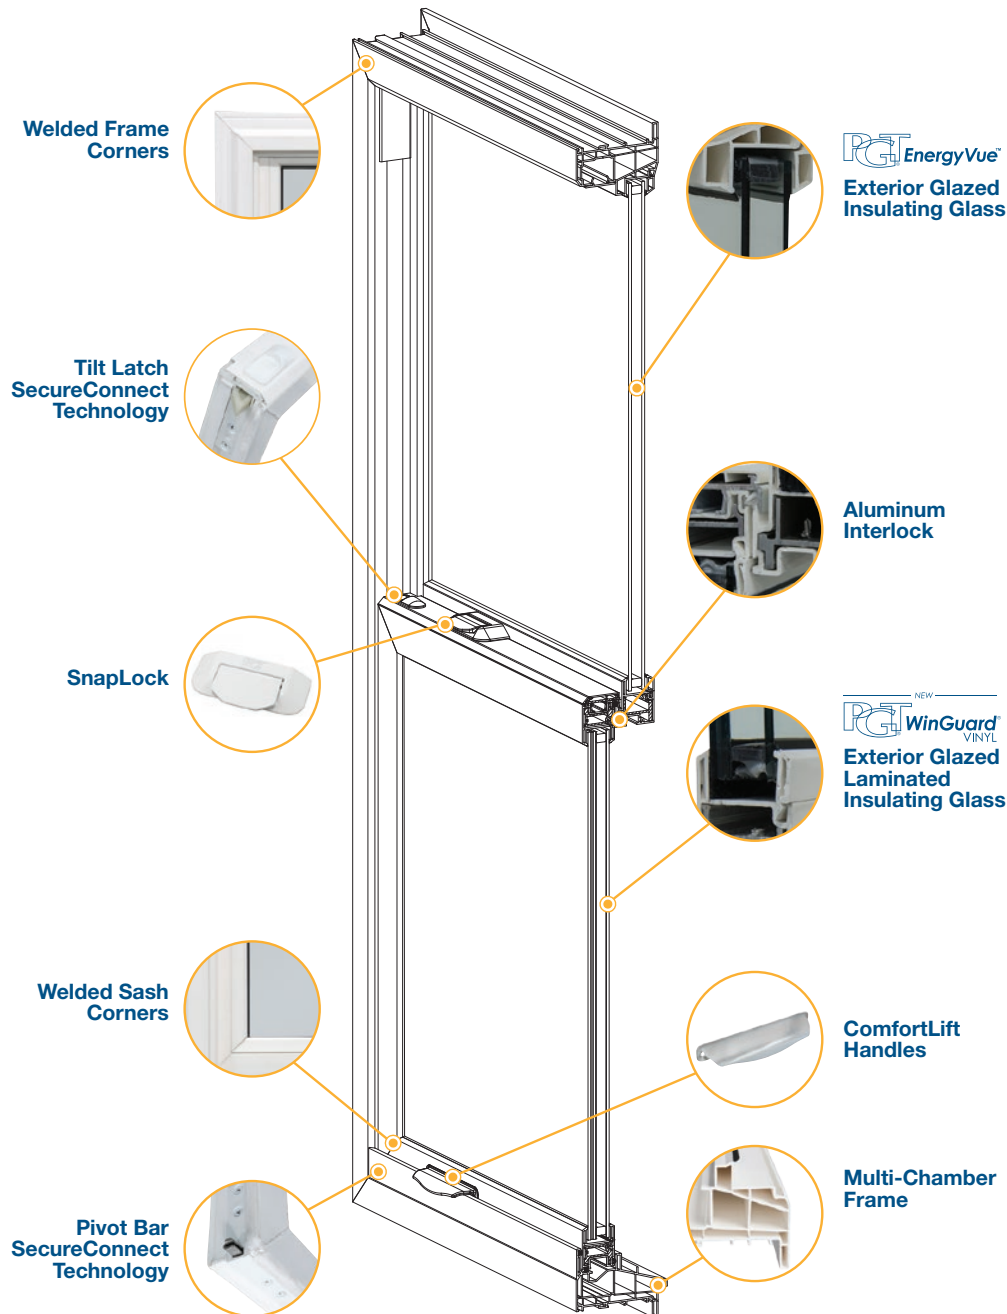

## HARDWARE OPTIONS

Ventilation latches

Window opening control device

Egress locks

SnapLock

Sweep lock

ComfortLift handles

Integrated lift rail

Hardware colors

White, Beige, Bronze,

Brushed Nickel, Antique

Brass, Oil-Rubbed Bronze

## SecureConnect Technology

PGT's SecureConnect technology is a proprietary-designed corner key integrated into the sash of each window. This design system ensures the integrity and performance of every window no matter how large or small.