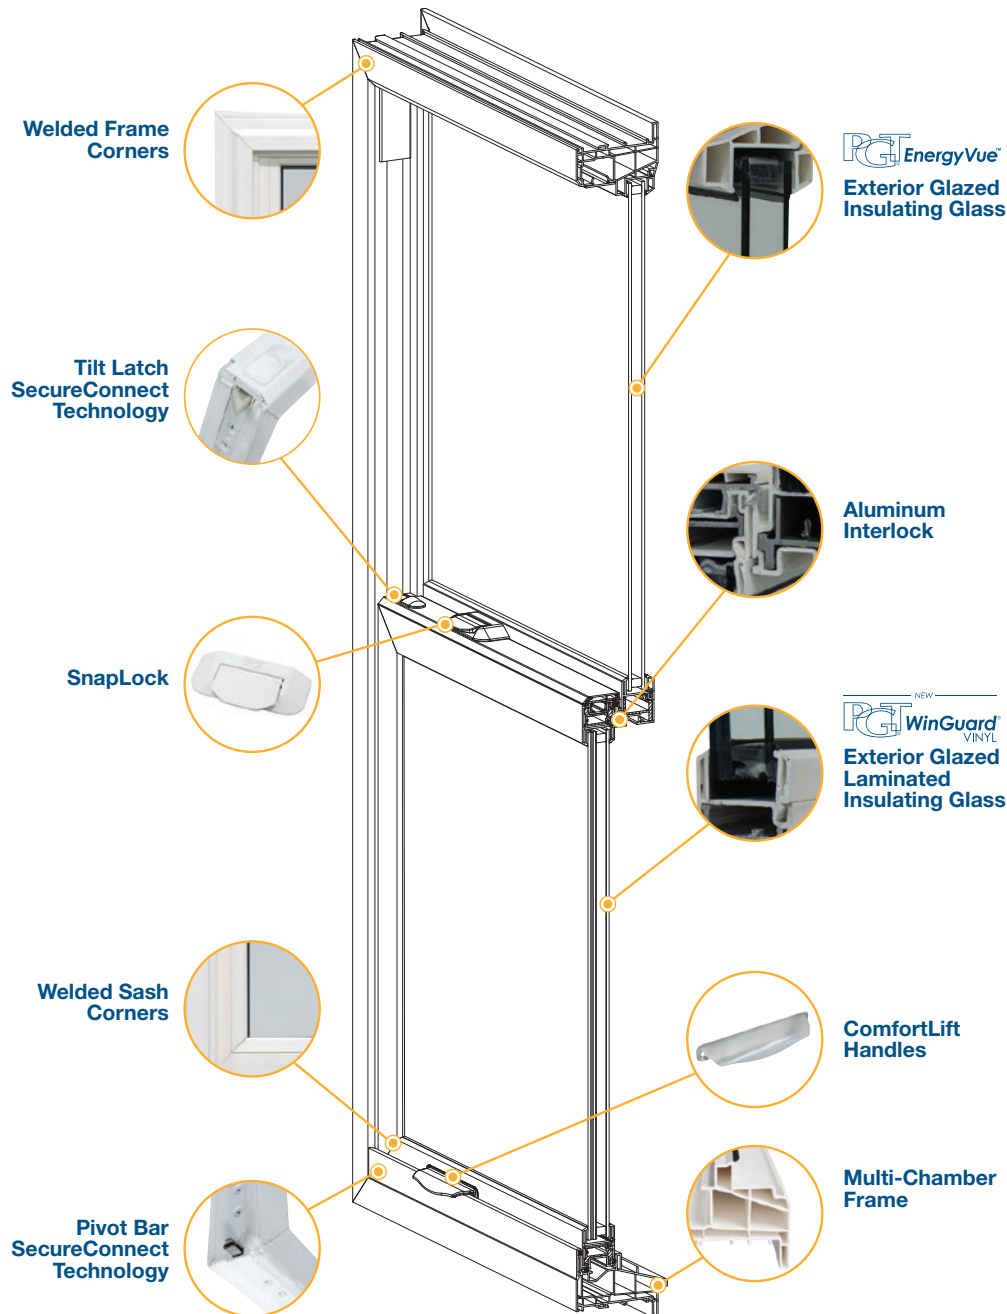

Window opening control device

Egress locks

SnapLock

Sweep lock

ComfortLift handles

Integrated lift rail

Hardware colors

White, Beige, Bronze,

Brushed Nickel, Antique

Brass, Oil-Rubbed Bronze

PGT'S WINGUARD® AND ENERGYVUE™ VINYL PRODUCTS FEATURE INNOVATIONS NOT FOUND IN OTHER WINDOWS AND DOORS:

SecureConnect Technology

PGT's SecureConnect technology is a proprietary-designed corner key integrated into the sash of each window. This design system ensures the integrity and performance of every window no matter how large or small.