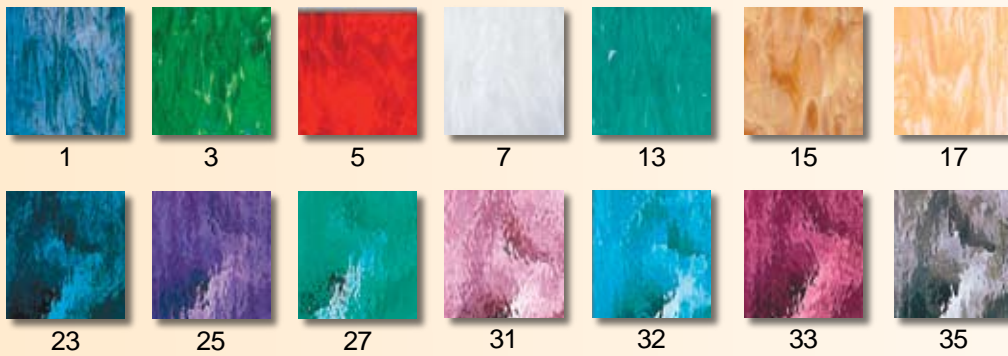

Art Glass Options

Color Glass Options

- 1 - Steel Blue Whispy Opal
- 3 - Dark Green Whispy Opal
- 5 - Red Whispy Opal
- 7 - Cloud White Opal
- 13 - Whispy Teal
- 15 - Medium Gold
- 17 - White Light Amber
- 23 - Steel Blue Water
- 25 - Grape Water
- 27 - Teal Water
- 31 - Pale Rose Water
- 32 - Sky Blue Water
- 33 - Light Purple Water
- 35 - Gray Water