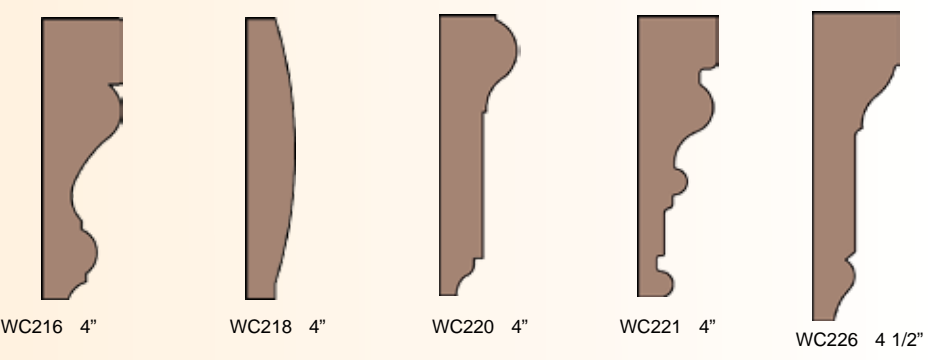

Panel Molding