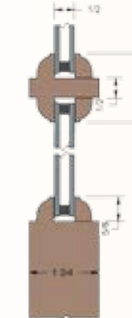

Glass & Molding Combinations (all interchangeable)

Recessed Molding
& 1" SDL Bar

Mission Molding
& 1" SDL Bar

Recessed Molding
Style B & 1" SDL Bar

Recessed Molding W/
WB11 Bolection
W/ Standard Panel

Recessed Molding
& 1 3/4" TDL Bar