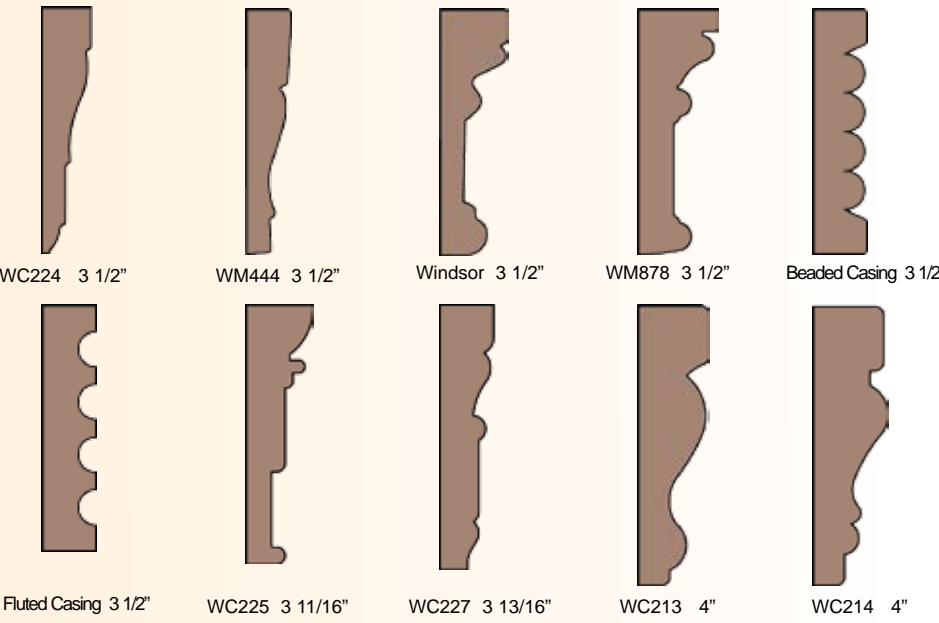

Sill Options

Impact Inswing Sill

Available with 1 1/4", 2" or 3 1/4" exterior extensions

Non-Impact Bumper Sill

Non-Impact ADA Sill

Solid Wood Sill

Available in a variety of depths.

Impact Bumper Sill B

A 1 1/4" exterior extension is available for use with BMC

Impact ADA Sill

Available in a variety of depths.

Solid Wood Bumper Sill

Available in a variety of depths.

Casing Options

Exterior Casing

Custom bends and profiles are available through our custom department for all door components.