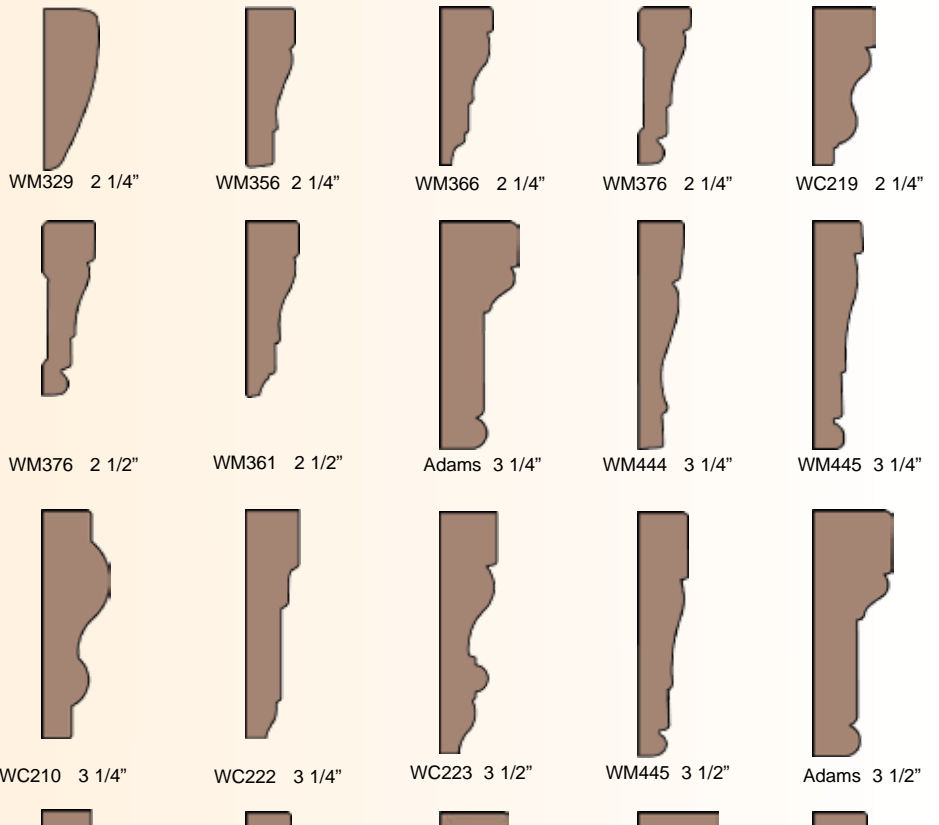

A 1 1/4" exterior extension is available for use with BMC

Impact ADA Sill

Available in a variety of depths.

Solid Wood Bumper Sill

Available in a variety of depths.

Casing Options

Exterior Casing

Custom bends and profiles are available through our custom department for all door components.