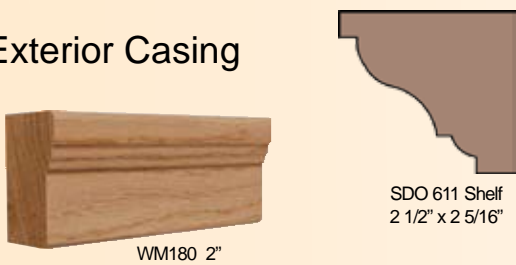

A 1 1/4" exterior extension is available for use with BMC

Impact ADA Sill

Available in a variety of depths.

Solid Wood Bumper Sill

Available in a variety of depths.

Casing Options

Exterior Casing

Custom bends and profiles are available through our custom department for all door components.