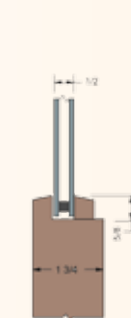

Glass & Molding Combinations (all interchangeable)

Recessed Molding
& 1" SDL Bar

Mission Molding
& 1" SDL Bar

Recessed Molding
Style B & 1" SDL Bar

Recessed Molding W/
WB11 Bolection
W/ Standard Panel

Recessed Molding
& 1 3/4" TDL Bar