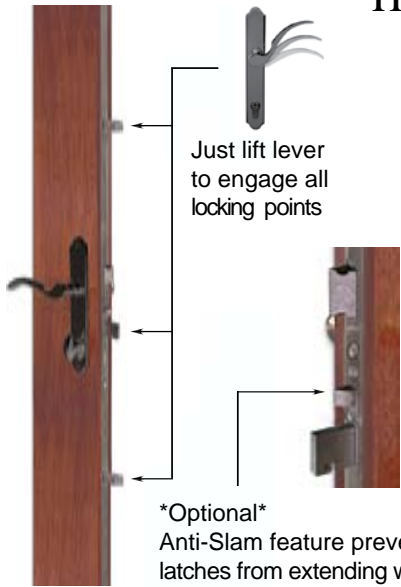

Factory Finishing

**Environmentally
Friendly - No VOC's.**

**Get a head start on installing your door system -
Allow us finish your dream entryway.**

Important Door Care Facts:

- Wood doors must be finished and sealed inside and out immediately upon receipt.
- An overhang is required to retain warranty. See warranty on page 27 for more info.
- If wood door receives moderate to heavy sunlight, do not leave glass in storm door. Use screen only, year round.

Some Available Species

* Other species are available. Please call for details

Locking Hardware

HOPPE® Trim Options

* Limited Lifetime Finish Warranty

Ashley Norton

Trim Options

Scan for more info.