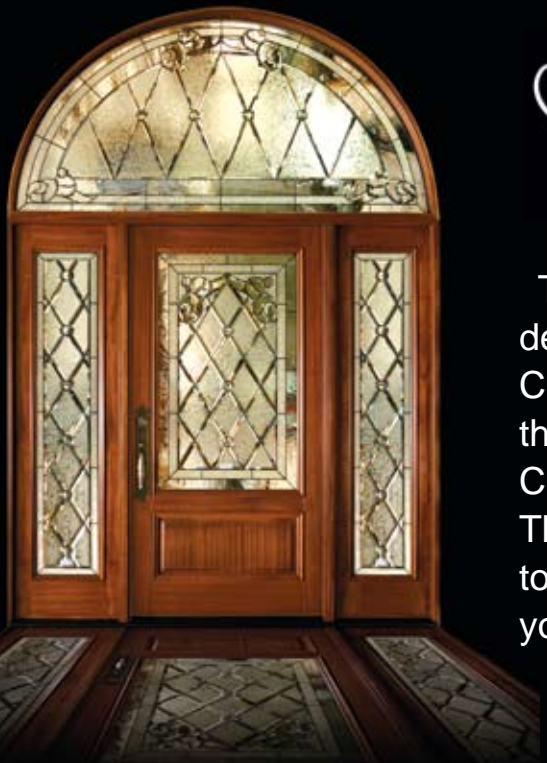

Locks installed, doors finished, casing made to fit = Quicker installation, saving you money.

Hassle-Free!

Signature Collection™

The Signature Collection is a sampling of custom door designs that will satisfy a wide range of decorative styles. Custom glass and panels are interchangeable to achieve that special entryway to enhance the beauty of your home. Custom options are not limited by size, shape or specie. The following door designs are a small sample of our custom abilities and can be altered to resemble the door of your dreams.