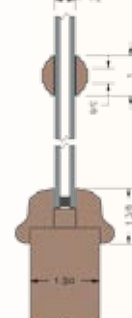

Raised Molding
& 1" SDL Bar