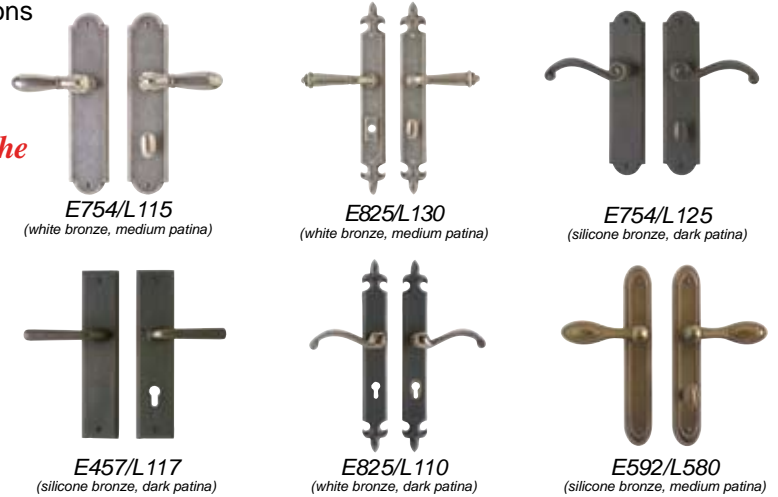

Some Available Species

* Other species are available. Please call for details

Locking Hardware

HOPPE® Trim Options

* Limited Lifetime Finish Warranty

Ashley Norton

Trim Options

Scan for more info.

Highest quality bronze tinted with hand applied patinas

Trim Options

Made In The USA!

Operating Sidelite Options

Inswing

Outswing

Scan for more info.

Screens are available for inswing & outswing units.

Operable inswing sidelites feature secure multi-point locking with easy hand-turn operation.

Door And Sill Details

Prehang Details

Non-Impact Prehang Details with Standard Jamb and Inswing Sill

Non-Impact Prehang Details with Standard Jamb and Inswing Sill and Storm Door Attached