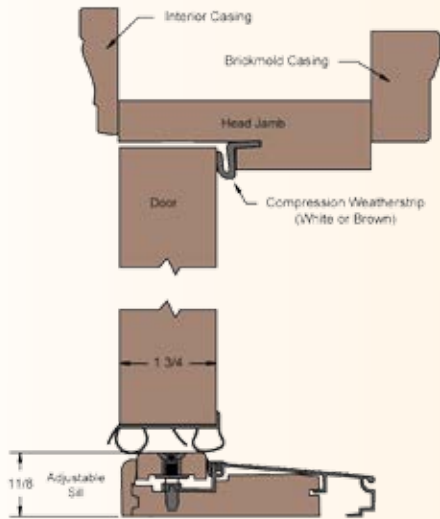

Door And Sill Details

Prehang Details

Non-Impact Prehang Details with Standard Jamb and Inswing Sill