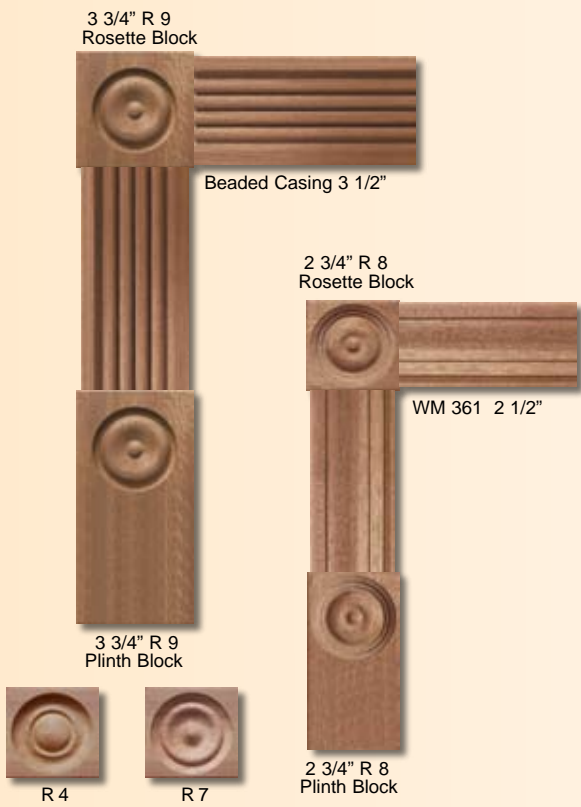

Sill Options

Impact Inswing Sill

Available with 1 1/4", 2" or 3 1/4" exterior extensions

Non-Impact Bumper Sill

Non-Impact ADA Sill

Solid Wood Sill

Available in a variety of depths.

Impact Bumper Sill B

A 1 1/4" exterior extension is available for use with BMC

Impact ADA Sill

Available in a variety of depths.

Solid Wood Bumper Sill

Available in a variety of depths.

Casing Options

Exterior Casing

Custom bends and profiles are available through our custom department for all door components.

Panel Molding

Panel & Molding Combinations (all interchangeable)

Raised Panel Molding
W/ Ogee Panel

Raised Panel Molding
W/ Traditional Panel

Raised Panel Molding
W/ Classical Panel

Raised Panel Molding
W/ Standard Panel