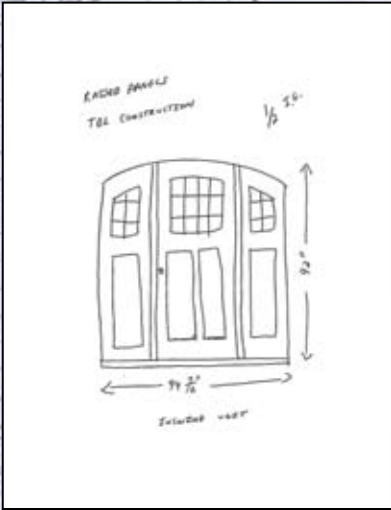

Designing Your Custom Entryway

It's This Easy!

1. Send us your idea for pricing.