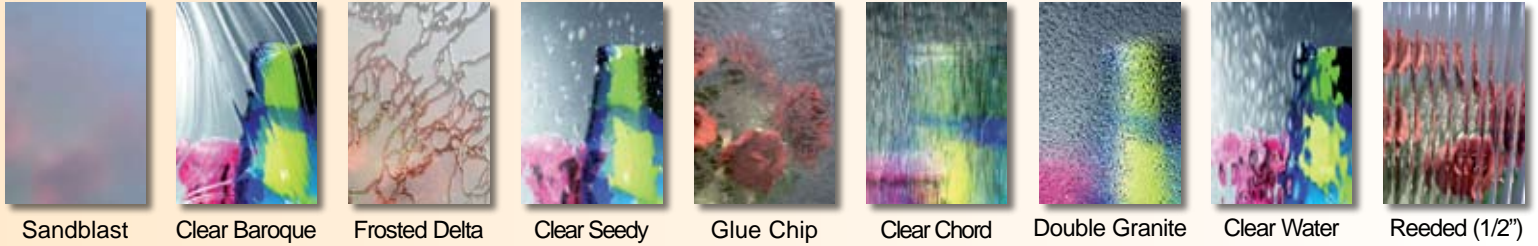

Texture Glass Options