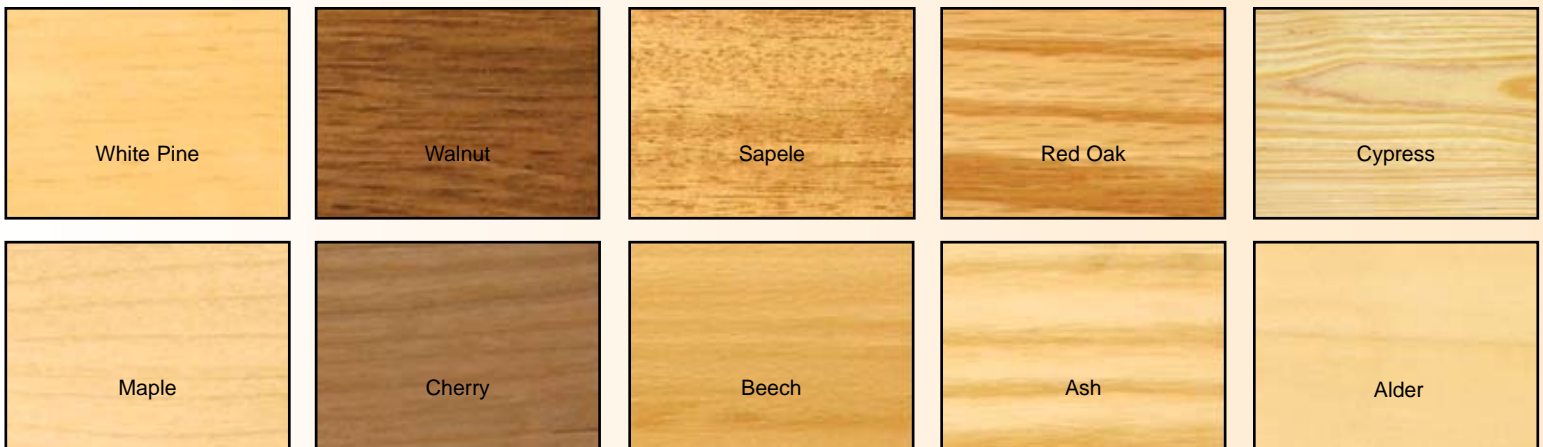

Some Available Species

* Other species are available. Please call for details