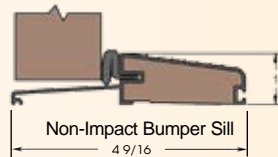

Non-Impact Bumper Sill