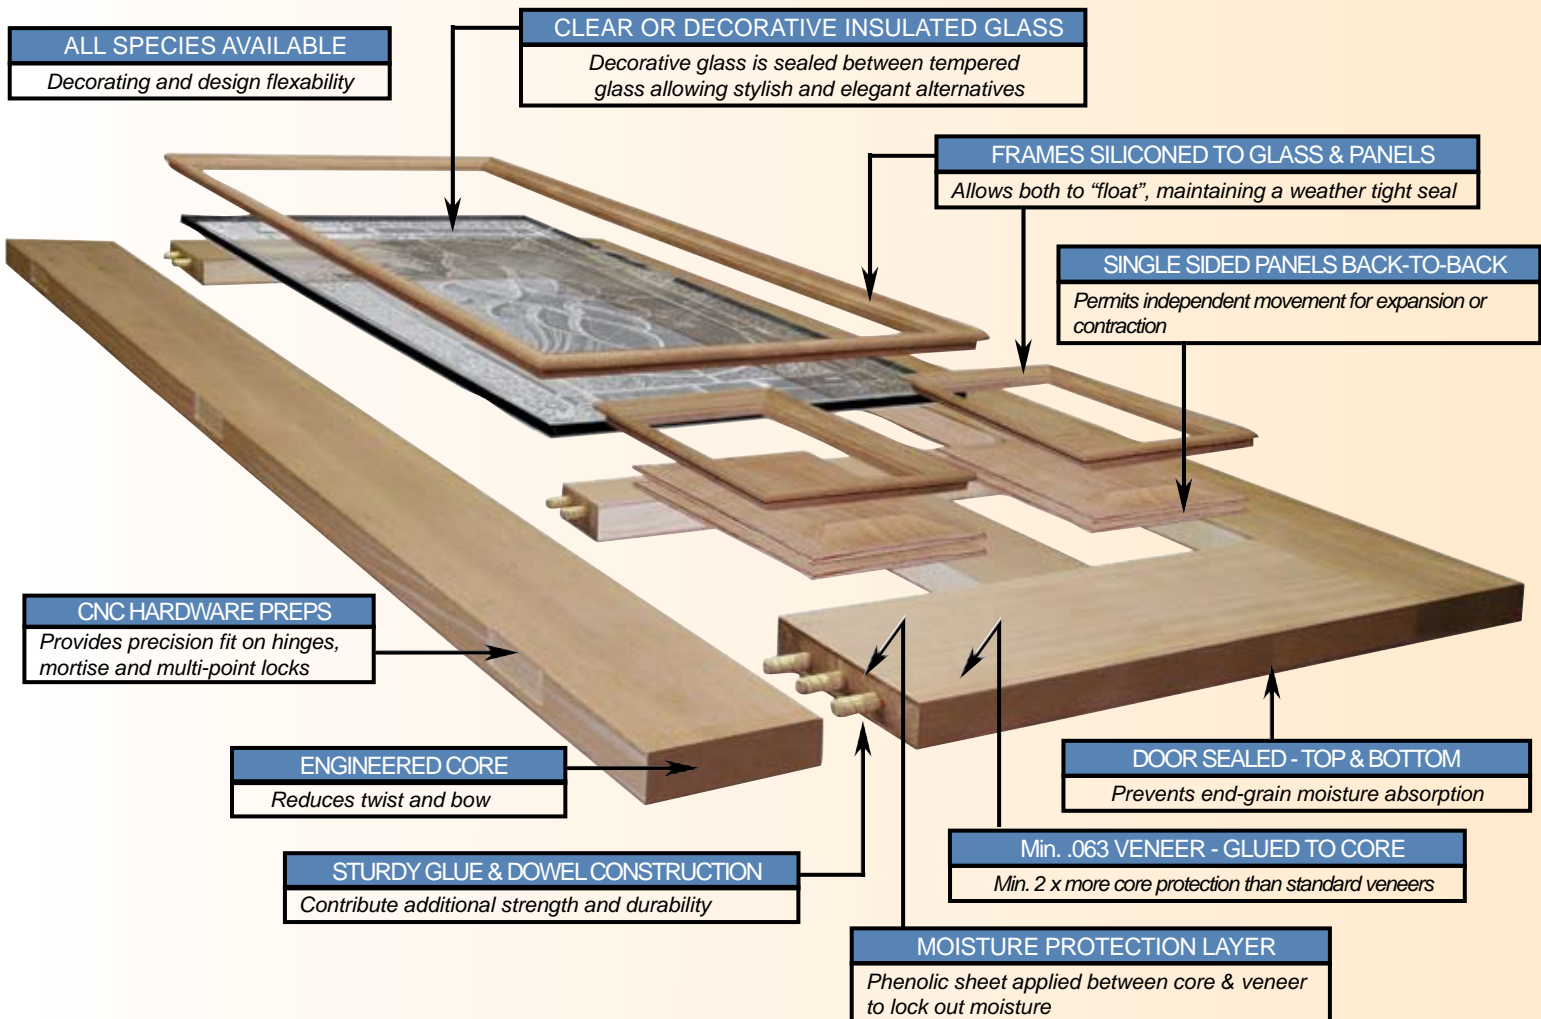

We offer you a door system that is engineered to minimize the effects that are commonly associated with wood doors. Warp, twist and bow are a few complaints of wood door owners when their doors are subjected to the weather conditions described in the illustration below.

The Signature System allows all components to operate independently, yet remain sealed with one another.

The panels are sealed to the frame and the frames are sealed to the door. This doesn't allow the panel or door slab to have an adverse effect on each other when the door expands and contracts due to temperature changes. The silicone bond acts as a flexible seal to allow movement between the various parts.

See the door layout below to understand how this construction allows for superior stability and strength.

"Quality isn't something that can be argued into an article or promised into it. It must be put there. If it isn't put there, the finest sales talk in the world won't act as a substitute." -C.G. Campbell