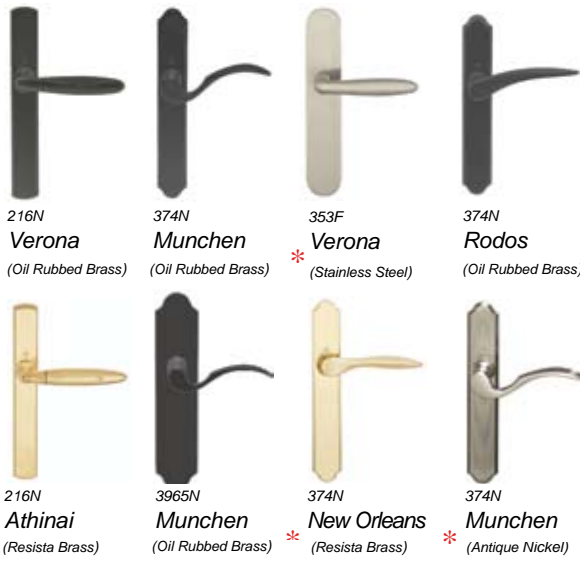

While these color samples are as accurate as possible to the finished product, exact colors may vary slightly depending upon the natural color of the door specie.

Color wood samples available upon request.

Some Available Species

* Other species are available. Please call for details

Locking Hardware

HOPPE® Trim Options

* Limited Lifetime Finish Warranty

Ashley Norton

Trim Options

Scan for more info.