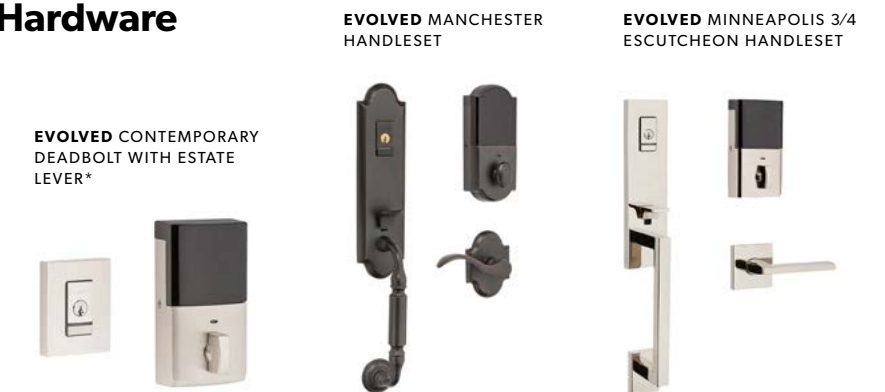

HARDWARE

LIBRA

LIBRA is the innovative system developed and created by ISEO for electronic access control. With an incorporated credential reader standard, LIBRA allows you to unlock your door on your terms – using cards, RFID tag, or your mobile phone.

Providing the very best in security, LIBRA is available for both new doors and retrofit applications. Its heavy-duty composition can take a beating, resisting everything from storm damage to attempted break-ins with anti-drill and anti-break protection. It's the smart lock for homes, resorts, offices, and more.

Ingenious Door Hardware

OTHER FINISH OPTIONS AVAILABLE

Bi-Fold: White, Light Bronze, Brushed Nickel

Lift & Slide Classic Handle: Satin Nickel, Polished Brass, Painted Dark Bronze, Oil Rubbed Bronze

Lift & Slide Flush Handle: Satin Nickel, Satin Brass, Espresso

Pivot: Brushed Satin, Oil Rubbed Bronze

Terrace Door Hardware

OTHER FINISH OPTIONS AVAILABLE

Brushed Chrome, Antique Nickel, Polished Chrome, Satin Nickel, Resista Brass, Matte Black, Pure White, Rustic Umber

Estate Sliding Glass / Entrance Door Lever Hardware

Estate Entrance Evolved Hardware

Exclusive Touch-to-Open Technology for Estate Entrances by WinDoor lets you gain entry to your home with your phone, lock and unlock your door with your fingertip, allow access remotely, and share digital keys.

*Satin Nickel PVD finish only