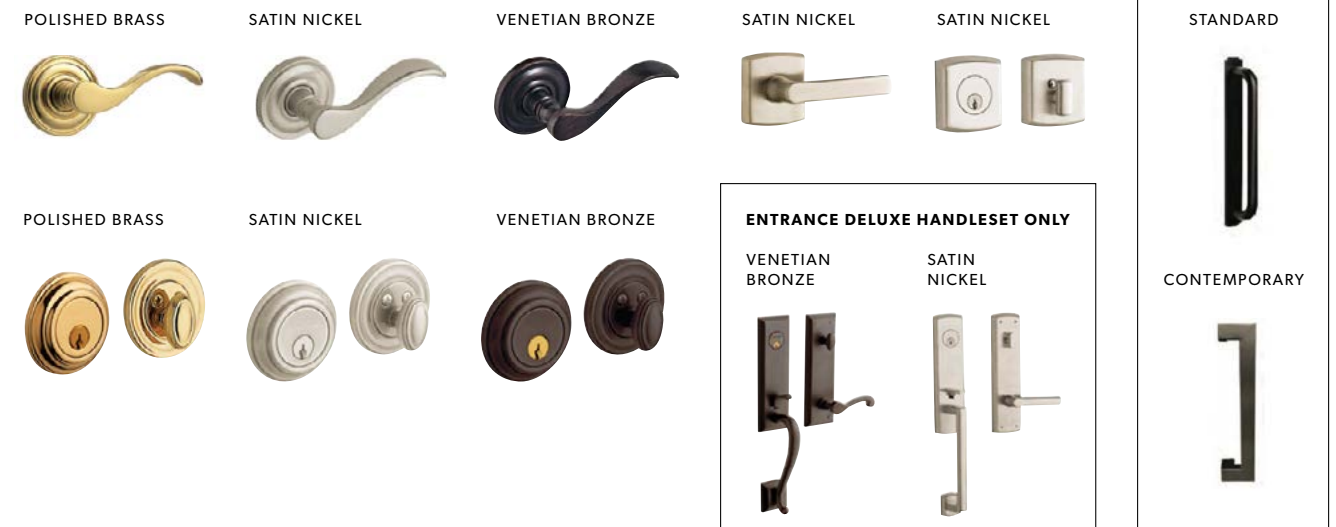

Ingenious Door Hardware

OTHER FINISH OPTIONS AVAILABLE

Bi-Fold: White, Light Bronze, Brushed Nickel

Lift & Slide Classic Handle: Satin Nickel, Polished Brass, Painted Dark Bronze, Oil Rubbed Bronze

Lift & Slide Flush Handle: Satin Nickel, Satin Brass, Espresso

Pivot: Brushed Satin, Oil Rubbed Bronze

Terrace Door Hardware

OTHER FINISH OPTIONS AVAILABLE

Brushed Chrome, Antique Nickel, Polished Chrome, Satin Nickel, Resista Brass, Matte Black, Pure White, Rustic Umber

Estate Sliding Glass / Entrance Door Lever Hardware

Estate Entrance Evolved Hardware

Exclusive Touch-to-Open Technology for Estate Entrances by WinDoor lets you gain entry to your home with your phone, lock and unlock your door with your fingertip, allow access remotely, and share digital keys.

12" long
Optional Recessed Exterior Handle

Colors Available: White, Bronze

CONTEMPORARY

STRAIGHT HANDLE ALUMINUM HANDLE

14" long
Also available: The Contemporary Recessed Note: Will not allow panels to by-pass.