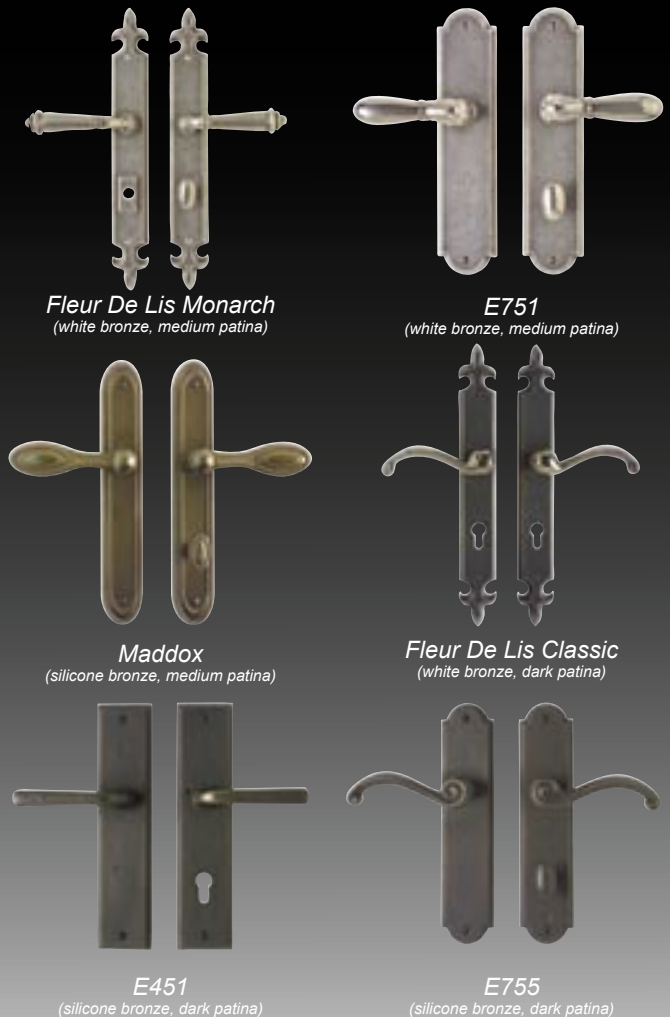

A close-up, low-angle view of a solid hardwood door. The door features intricate carvings, including a central panel with a decorative border and a large, ornate handle. The wood has a warm, reddish-brown tone. The background is dark, making the door stand out.

Multi-Point Locking Hardware

-  * Satin Nickel
-  * Antique Nickel
-  * Polished Brass
-  Antique Brass
-  White
-  Matte Black
-  Polished Chrome
-  Brushed Chrome
-  Oil-Rubbed Brass
-  Stainless Steel

HOPPE®

* **Resista®**
Limited Lifetime Finish Warranty

ROCKY MOUNTAIN
H A R D W A R E

Highest quality bronze tinted with hand applied patinas

BALDWIN™

(n/a for dbl. doors)

The Estate Collection™

Bristol
6963.003 - Brass Finish

Edinburgh
6952.037 - Antique Brass Finish

Empire
6545.063 - Polished Chrome Finish

THE LIFETIME FINISH.
FROM BALDWIN™

Richland
6999.452 - Distressed Nickel Finish

Kensington
6950.151 - Nickel Finish

Tremont
6542.003 - Brass Finish